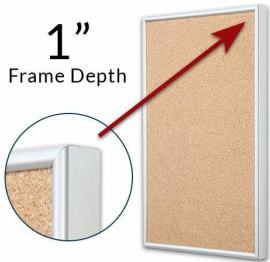

Access Cork Board, 40" x 50" Open Face Classic Metal Framed Cork Bulletin Board

FOR CURRENT PRICING, VISIT THE ID # LISTED ABOVE
FREE SHIPPING

Product Details

50+ Sizes
Custom Sizes Also Available

- Access Cork Board, 40" x 50" Cork Board
- Open Face Metal Framed Cork Board
- Wall Mount Cork Bulletin Board
- Natural Tan Cork Board
- #15 frame Profile (3/8" Wide) borders the message display board
- Classic Picture Frame Style with Rounded Profile Top
- Metal Frame Profile: 3/8" Wide
- Aluminum Frame
- 7 Popular Metal Frame Finishes
- Portrait and Landscape Sizes
- 40"x50" is the Outside Frame Dimension
- Overall Frame Depth: 1"
- Applications: Announcement Board, Message Board, Notice Board
- Use Push Pins, Map Pins or Tacks
- Pin Messages, Menus, Flyers, Photos, Other Info + Announcements
- Optional Fabric Cork Colors | Clear or Multi-Color Pushpins
- Hanging Hardware on the frame back for easy wall or ceiling mount.
- 40 x 50 Access Cork Board, Open Face Display **for INDOOR use**
- Call for Custom Corkboard Displays - Metal or Wood Framed

Ordering Options

- Fabric Covering over Cork bulletin board (see 6 colors below)
- Hard Plastic Push Pins: Clear or Multi-Color pins (100 per box)

***CUSTOM SIZES AVAILABLE | CALL US**

Model	Cork Board (Overall Frame Size)	Viewable Area	Orientation	Ships Via
OFCORKM-4050	40" x 50"	39 1/4" x 49 1/4"	Portrait or Landscape	FedEx