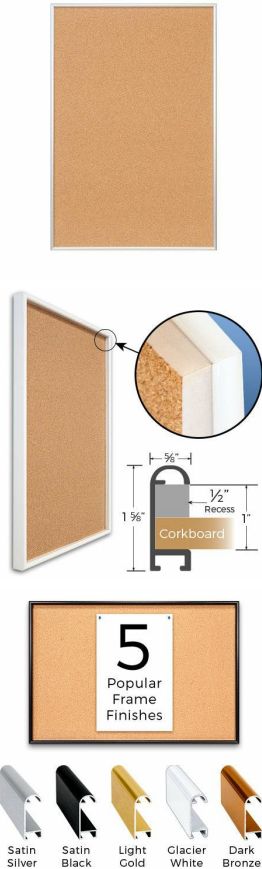

Access Cork Board, 40"x50" Open Face Recessed Shadow Box Style Designer 43 Metal Framed Recessed Cork Bulletin Board

FOR CURRENT PRICING, VISIT THE ID # LISTED ABOVE
FREE SHIPPING

Product Details

- Access Cork Board, 40" x 50" Cork Board
- Designer #43 Shadow Box Frame Style
- Recessed Shadow Box Display Frame
- Classic Round Top Picture Frame Profile Design
- Cork Board Recessed into Frame
- Open Face Aluminum Metal Frame
- Overall Frame Depth: 1 5/8"
- Wall Mount Cork Bulletin Board
- Natural Tan Cork Board
- #43 frame Profile (5/8" Wide) borders the cork display board
- Designer #43 Profile: 5/8" Wide
- 5 Popular Metal Frame Finishes
- Portrait and Landscape Sizes
- 40"x50" is the Outside Frame Dimension
- Use Push Pins, Map Pins or Tacks
- Pin Messages, Menus, Flyers, Photos, Other Info + Announcements
- Optional Fabric Cork Colors | Clear or Multi-Color Pushpins
- Hanging Hardware on the frame back for easy wall mount.
- 40 x 50 Access Cork Board, Recessed Shadowbox for INDOOR use
- Call for Custom Corkboard Displays - Metal or Wood Framed

Ordering Options

- Fabric Covering over Cork bulletin board (see 6 colors below)
- Hard Plastic Push Pins: Clear or Multi-Color pins (100 per box)

***CUSTOM SIZES AVAILABLE | CALL US**

Model	Cork Board (Overall Frame Size)	Viewable Area	Orientation	Ships Via
OFCORKM43-4050-S	40" x 50"	38 3/4" x 48 3/4"	Portrait or Landscape	FedEx