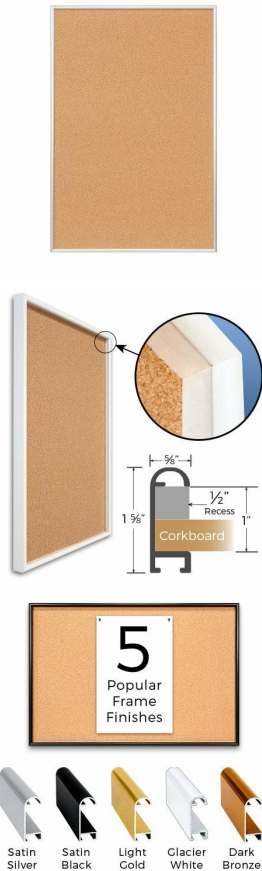

Product Sheet

Item ID # OFCORKM43-4050-S

Access Cork Board, 40"x50" Open Face Recessed Shadow Box Style Designer 43 Metal Framed Recessed Cork Bulletin Board

FOR CURRENT PRICING, VISIT THE ID # LISTED ABOVE
FREE SHIPPING

Product Details

- Access Cork Board, 40" x 50" Cork Board
- Designer #43 Shadow Box Frame Style
- Recessed Shadow Box Display Frame
- Classic Round Top Picture Frame Profile Design
- Cork Board Recessed into Frame
- Open Face Aluminum Metal Frame
- Overall Frame Depth: 1 5/8"
- Wall Mount Cork Bulletin Board
- Natural Tan Cork Board
- #43 frame Profile (5/8" Wide) borders the cork display board
- Designer #43 Profile: 5/8" Wide
- 5 Popular Metal Frame Finishes
- Portrait and Landscape Sizes
- 40"x50" is the Outside Frame Dimension
- Use Push Pins, Map Pins or Tacks
- Pin Messages, Menus, Flyers, Photos, Other Info + Announcements
- Optional Fabric Cork Colors | Clear or Multi-Color Pushpins
- Hanging Hardware on the frame back for easy wall mount.
- 40 x 50 Access Cork Board, Recessed Shadowbox **for INDOOR use**
- Call for Custom Corkboard Displays - Metal or Wood Framed

Ordering Options

- Fabric Covering over Cork bulletin board (see 6 colors below)
- Hard Plastic Push Pins: Clear or Multi-Color pins (100 per box)

***CUSTOM SIZES AVAILABLE | CALL US**

Model	Cork Board (Overall Frame Size)	Viewable Area	Orientation	Ships Via
OFCORKM43-4050-S	40" x 50"	38 3/4" x 48 3/4"	Portrait or Landscape	FedEx