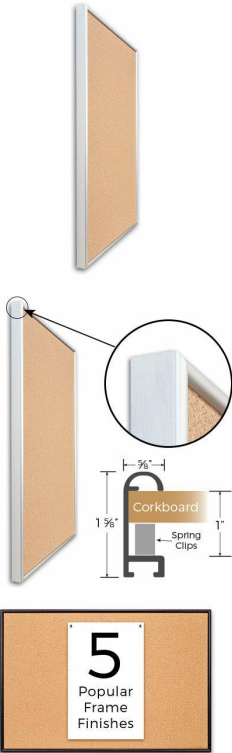

Access Cork Board, 24" x 30" DEEP STYLE Open Face Designer 43 Metal Framed Bulletin Board

FOR CURRENT PRICING, VISIT THE ID # LISTED ABOVE
FREE SHIPPING

Product Details

- Access Cork Board, DEEP Style
- Designer #43 Open Face Cork Board
- Metal Frame: Aluminum
- 24" x 30" Deep Style Cork Board Frame
- Overall Frame Depth: 1 5/8"
- Wall Mount Cork Bulletin Board
- Natural Tan Cork Board
- #43 frame Profile (5/8" Wide) borders the message display board
- Classic Deep Picture Frame Style with Rounded Profile Top
- 5 Popular Metal Frame Finishes: **Black, Silver, Gold, Dark Bronze and White**
- Portrait and Landscape Sizes
- 24"x30" is the Outside Frame Dimension
- Deep Frame Metal Profile: 5/8" Wide
- Use Push Pins, Map Pins or Tacks
- Pin Messages, Menus, Flyers, Photos, Other Info + Announcements
- Optional Fabric Cork Colors | Clear or Multi-Color Pushpins
- Hanging Hardware on the frame back for easy wall mount.
- **Open Face 24 x 30** Deep Style Access Cork Board, **for INDOOR use**
- **Call for Custom Corkboard Displays - Metal or Wood Framed**

Ordering Options

- Fabric Covering over Cork bulletin board (see 6 colors below)
- Hard Plastic Push Pins: Clear or Multi-Color pins (100 per box)

***CUSTOM SIZES AVAILABLE | CALL US**

Model	Cork Board (Overall Frame Size)	Viewable (Cork) Area	Orientation	Ships Via
OFCORKM43-2430-D	24" x 30"	22 3/4" x 28 3/4"	Portrait or Landscape	FedEx