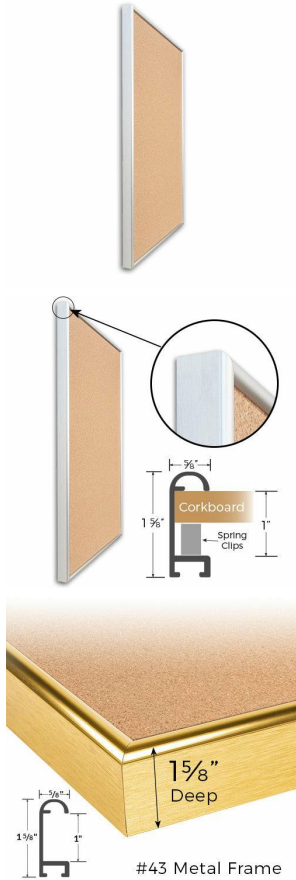

## Access Cork Board, 16" x 20" DEEP STYLE Open Face Designer 43 Metal Framed Bulletin Board

FOR CURRENT PRICING, VISIT THE ID # LISTED ABOVE  
FREE SHIPPING

### Product Details

- Access Cork Board™ DEEP Style
- Designer Open Face Cork Board
- Metal Frame: Aluminum
- 16" x 20" Deep Style Cork Board Frame
- Overall Frame Depth: **1 5/8"**
- 16"x20" is the Outside Frame Dimension
- Wall Mount Cork Bulletin Board
- Natural Tan Cork Board
- #43 frame Profile (5/8" Wide) borders the message display board
- Classic Deep Picture Frame Style with Rounded Profile Top
- 5 Popular Metal Frame Finishes: Black, Silver, Gold, Dark Bronze, White
- Portrait and Landscape Sizes
- Use Push Pins, Map Pins or Tacks
- Pin Messages, Menus, Flyers, Photos, Other Info + Announcements
- **Optional:** Fabric Cork Colors | Clear or Multi-Color Pushpins
- Hanging Hardware on the frame back for easy wall mount.
- Open Face 16 x 20 Deep Style Access Cork Board™ for **INDOOR use**
- Call for Custom Corkboard Displays - Metal or Wood Framed

### Ordering Options

- Fabric Covering over Cork bulletin board (see 6 colors below)
- Hard Plastic Push Pins: Clear or Multi-Color pins (100 per box)

**\*CUSTOM SIZES AVAILABLE | CONTACT US**

Model	Cork Board (Overall Frame Size)	Viewable (Cork) Area	Orientation	Ships Via
OFCORKM43-1620-D	16" x 20"	14 3/4" x 18 3/4"	Portrait or Landscape	FedEx