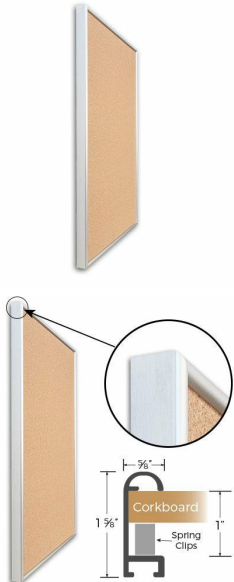

Access Cork Board, 20" x 26" DEEP STYLE Open Face Designer 43 Metal Framed Bulletin Board

FOR CURRENT PRICING, VISIT THE ID # LISTED ABOVE
FREE SHIPPING

Product Details

- Access Cork Board, DEEP Style
- Designer #43 Open Face Cork Board
- Metal Frame: Aluminum
- 20" x 26" Deep Style Cork Board Frame
- Overall Frame Depth: 1 5/8"
- Wall Mount Cork Bulletin Board
- Natural Tan Cork Board
- #43 frame Profile (5/8" Wide) borders the message display board
- Classic Deep Picture Frame Style with Rounded Profile Top
- 5 Popular Metal Frame Finishes: **Black, Silver, Gold, Dark Bronze and White**
- Portrait and Landscape Sizes
- 20"x26" is the Outside Frame Dimension
- Deep Frame Metal Profile: 5/8" Wide
- Use Push Pins, Map Pins or Tacks
- Pin Messages, Menus, Flyers, Photos, Other Info + Announcements
- Optional Fabric Cork Colors | Clear or Multi-Color Pushpins
- Hanging Hardware on the frame back for easy wall mount.
- **Open Face 20 x 26** Deep Style Access Cork Board, **for INDOOR use**
- **Call for Custom Corkboard Displays - Metal or Wood Framed**

Ordering Options

- Fabric Covering over Cork bulletin board (see 6 colors below)
- Hard Plastic Push Pins: Clear or Multi-Color pins (100 per box)

***CUSTOM SIZES AVAILABLE | CALL US**

| Model | Cork Board (Overall Frame Size) | Viewable (Cork) Area | Orientation | Ships Via |
|------------------|---------------------------------|----------------------|-----------------------|-----------|
| OFCORKM43-2026-D | 20" x 26" | 18 3/4" x 24 3/4" | Portrait or Landscape | FedEx |