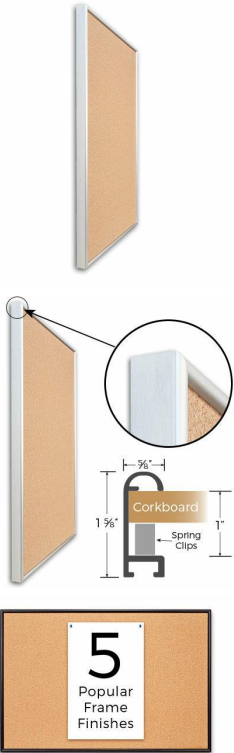

Access Cork Board, 20" x 26" DEEP STYLE Open Face Designer 43 Metal Framed Bulletin Board

FOR CURRENT PRICING, VISIT THE ID # LISTED ABOVE
FREE SHIPPING

Product Details

- Access Cork Board, DEEP Style
- Designer #43 Open Face Cork Board
- Metal Frame: Aluminum
- 20" x 26" Deep Style Cork Board Frame
- Overall Frame Depth: 1 5/8"
- Wall Mount Cork Bulletin Board
- Natural Tan Cork Board
- #43 frame Profile (5/8" Wide) borders the message display board
- Classic Deep Picture Frame Style with Rounded Profile Top
- 5 Popular Metal Frame Finishes: **Black, Silver, Gold, Dark Bronze and White**
- Portrait and Landscape Sizes
- 20"x26" is the Outside Frame Dimension
- Deep Frame Metal Profile: 5/8" Wide
- Use Push Pins, Map Pins or Tacks
- Pin Messages, Menus, Flyers, Photos, Other Info + Announcements
- Optional Fabric Cork Colors | Clear or Multi-Color Pushpins
- Hanging Hardware on the frame back for easy wall mount.
- **Open Face 20 x 26** Deep Style Access Cork Board, for **INDOOR use**
- Call for Custom Corkboard Displays - Metal or Wood Framed

Ordering Options

- Fabric Covering over Cork bulletin board (see 6 colors below)
- Hard Plastic Push Pins: Clear or Multi-Color pins (100 per box)

***CUSTOM SIZES AVAILABLE | CALL US**

Model	Cork Board (Overall Frame Size)	Viewable (Cork) Area	Orientation	Ships Via
OFCORKM43-2026-D	20" x 26"	18 3/4" x 24 3/4"	Portrait or Landscape	FedEx