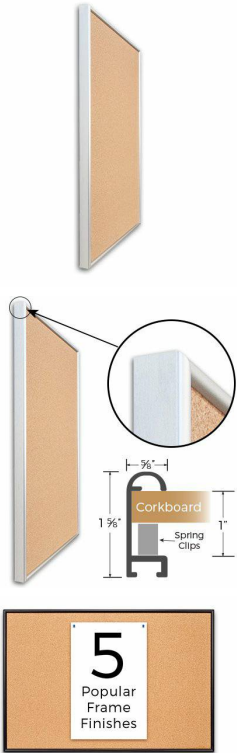

Access Cork Board, 36" x 60" DEEP STYLE Open Face Designer 43 Metal Framed Bulletin Board

FOR CURRENT PRICING, VISIT THE ID # LISTED ABOVE
FREE SHIPPING

Product Details

- Access Cork Board, DEEP Style
- Designer #43 Open Face Cork Board
- Metal Frame: Aluminum
- 36" x 60" Deep Style Cork Board Frame
- Overall Frame Depth: 1 5/8"
- Wall Mount Cork Bulletin Board
- Natural Tan Cork Board
- #43 frame Profile (5/8" Wide) borders the message display board
- Classic Deep Picture Frame Style with Rounded Profile Top
- 5 Popular Metal Frame Finishes: **Black, Silver, Gold, Dark Bronze and White**
- Portrait and Landscape Sizes
- 36"x60" is the Outside Frame Dimension
- Deep Frame Metal Profile: 5/8" Wide
- Use Push Pins, Map Pins or Tacks
- Pin Messages, Menus, Flyers, Photos, Other Info + Announcements
- Optional Fabric Cork Colors | Clear or Multi-Color Pushpins
- Hanging Hardware on the frame back for easy wall mount.
- **Open Face 36 x 60** Deep Style Access Cork Board, for **INDOOR use**
- **Call for Custom Corkboard Displays - Metal or Wood Framed**

Ordering Options

- Fabric Covering over Cork bulletin board (see 6 colors below)
- Hard Plastic Push Pins: Clear or Multi-Color pins (100 per box)

***CUSTOM SIZES AVAILABLE | CALL US**

Model	Cork Board (Overall Frame Size)	Viewable (Cork) Area	Orientation	Ships Via
OFCORKM43-3660-D	36" x 60"	34 3/4" x 58 3/4"	Portrait or Landscape	FedEx