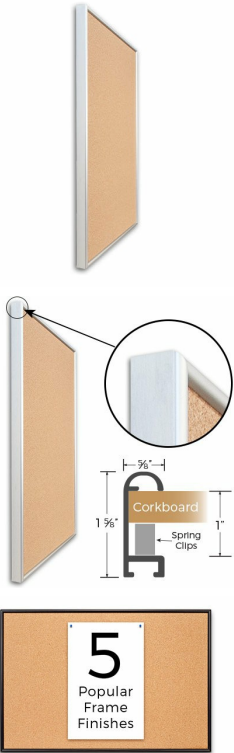

# Product Sheet

Item ID # OFCORKM43-3660-D

## Access Cork Board, 36" x 60" DEEP STYLE Open Face Designer 43 Metal Framed Bulletin Board

FOR CURRENT PRICING, VISIT THE ID # LISTED ABOVE  
FREE SHIPPING

### Product Details

- Access Cork Board, DEEP Style
- Designer #43 Open Face Cork Board
- Metal Frame: Aluminum
- 36" x 60" Deep Style Cork Board Frame
- Overall Frame Depth: 1 5/8"
- Wall Mount Cork Bulletin Board
- Natural Tan Cork Board
- #43 frame Profile (5/8" Wide) borders the message display board
- Classic Deep Picture Frame Style with Rounded Profile Top
- 5 Popular Metal Frame Finishes: **Black, Silver, Gold, Dark Bronze and White**
- Portrait and Landscape Sizes
- 36"x60" is the Outside Frame Dimension
- Deep Frame Metal Profile: 5/8" Wide
- Use Push Pins, Map Pins or Tacks
- Pin Messages, Menus, Flyers, Photos, Other Info + Announcements
- Optional Fabric Cork Colors | Clear or Multi-Color Pushpins
- Hanging Hardware on the frame back for easy wall mount.
- **Open Face 36 x 60** Deep Style Access Cork Board, **for INDOOR use**
- **Call for Custom Corkboard Displays - Metal or Wood Framed**

### Ordering Options

- Fabric Covering over Cork bulletin board (see 6 colors below)
- Hard Plastic Push Pins: Clear or Multi-Color pins (100 per box)

**\*CUSTOM SIZES AVAILABLE | CALL US**

Model	Cork Board (Overall Frame Size)	Viewable (Cork) Area	Orientation	Ships Via
OFCORKM43-3660-D	36" x 60"	34 3/4" x 58 3/4"	Portrait or Landscape	FedEx