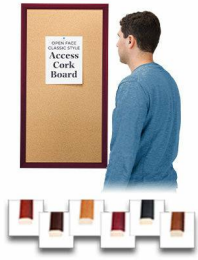

18 x 36 Access Cork Board, Open Face Wood 353 Framed Bulletin Board

FOR CURRENT PRICING, VISIT THE ID # LISTED ABOVE
FREE SHIPPING

50+ Sizes
Custom Sizes Also Available

Available in Both Orientations

Product Details

- Access Cork Boards, Open Face
- 18" x 36" Wooden Message Display Board
- Classic #353 Wood Frame
- Wooden Picture Frame Style with 3-Step Profile
- Natural Tan Pebble Cork Surface
- Wood Frame Profile: 1 3/8" Wide ()
- Overall Wood Frame Depth: 1 1/8"
- Natural Wood Stained Frame
- 6 Popular Wood Stain Frame Finishes
- Portrait and Landscape Sizes
- 18" x 36" is the Outside Frame Dimension
- Ideal as a message board, notice board, announcement board
- Hanging Hardware on the frame back for wall or ceiling mount.
- Optional Fabric Covered Cork Colors
- Optional Pushpins: Clear and Multi-Colored
- 18"x36" Access Cork Boards Open Face Display Frame for INDOOR use