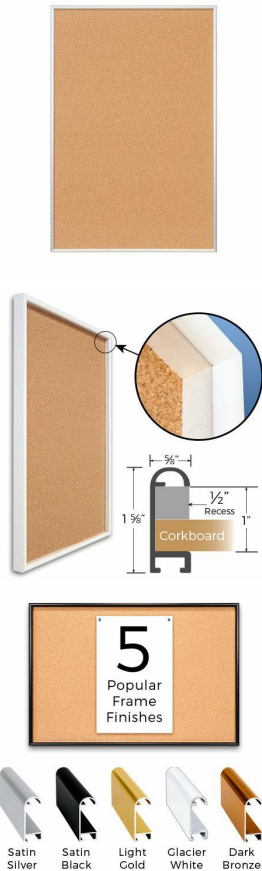

Product Sheet

Item ID # OFCORKM43-3660-S

Access Cork Board, 36"x60" Open Face Recessed Shadow Box Style Designer 43 Metal Framed Recessed Cork Bulletin Board

FOR CURRENT PRICING, VISIT THE ID # LISTED ABOVE
FREE SHIPPING

Product Details

- Access Cork Board, 36" x 60" Cork Board
- Designer #43 Shadow Box Frame Style
- Recessed Shadow Box Display Frame
- Classic Round Top Picture Frame Profile Design
- Cork Board Recessed into Frame
- Open Face Aluminum Metal Frame
- Overall Frame Depth: 1 5/8"
- Wall Mount Cork Bulletin Board
- Natural Tan Cork Board
- #43 frame Profile (5/8" Wide) borders the cork display board
- Designer #43 Profile: 5/8" Wide
- 5 Popular Metal Frame Finishes
- Portrait and Landscape Sizes
- 36"x60" is the Outside Frame Dimension
- Use Push Pins, Map Pins or Tacks
- Pin Messages, Menus, Flyers, Photos, Other Info + Announcements
- Optional Fabric Cork Colors | Clear or Multi-Color Pushpins
- Hanging Hardware on the frame back for easy wall mount.
- 36 x 60 Access Cork Board, Recessed Shadowbox for INDOOR use
- Call for Custom Corkboard Displays - Metal or Wood Framed

Ordering Options

- Fabric Covering over Cork bulletin board (see 6 colors below)
- Hard Plastic Push Pins: Clear or Multi-Color pins (100 per box)

***CUSTOM SIZES AVAILABLE | CALL US**

| Model | Cork Board (Overall Frame Size) | Viewable Area | Orientation | Ships Via |
|------------------|---------------------------------|-------------------|-----------------------|-----------|
| OFCORKM43-3660-S | 36" x 60" | 34 3/4" x 58 3/4" | Portrait or Landscape | FedEx |