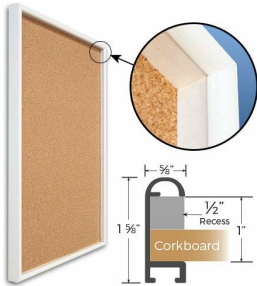

Access Cork Board, 24"x24" Open Face Shadow Box Style Designer 43 Metal Framed Recessed Cork Bulletin Board

FOR CURRENT PRICING, VISIT THE ID # LISTED ABOVE
FREE SHIPPING

Product Details

- Access Cork Board, 24" x 24" Cork Board
- Designer #43 Shadow Box Frame Style
- Recessed Shadow Box Display Frame
- Classic Round Top Picture Frame Profile Design
- Cork Board Recessed into Frame
- Open Face Aluminum Metal Frame
- Overall Frame Depth: 1 5/8"
- Wall Mount Cork Bulletin Board
- Natural Tan Cork Board
- #43 frame Profile (5/8" Wide) borders the cork display board
- Designer #43 Profile: 5/8" Wide
- 5 Popular Metal Frame Finishes
- 24"x24" is the Outside Frame Dimension
- Use Push Pins, Map Pins or Tacks
- Pin Messages, Menus, Flyers, Photos, Other Info + Announcements
- Optional Fabric Cork Colors | Clear or Multi-Color Pushpins
- Hanging Hardware on the frame back for easy wall mount.
- 24 x 24 Access Cork Board, Recessed Shadowbox **for INDOOR use**
- Call for Custom Corkboard Displays - Metal or Wood Framed

Ordering Options

- Fabric Covering over Cork bulletin board (see 6 colors below)
- Hard Plastic Push Pins: Clear or Multi-Color pins (100 per box)

***CUSTOM SIZES AVAILABLE | CALL US**

Model	Cork Board (Overall Frame Size)	Viewable Area	Orientation	Ships Via
OFCORKM43-2424-S	24" x 24"	22 3/4" x 22 3/4"	Square	FedEx