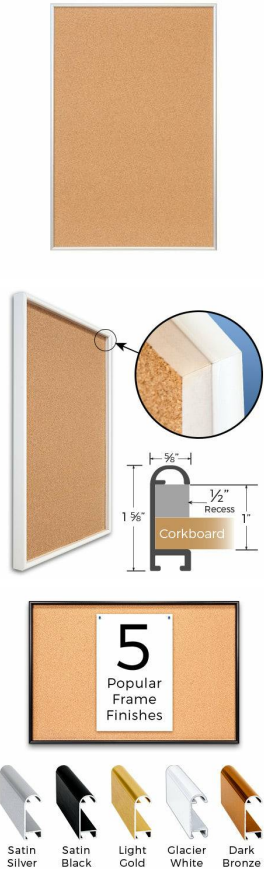

## Access Cork Board, 30"x40" Open Face Recessed Shadow Box Style Designer 43 Metal Framed Recessed Cork Bulletin Board

FOR CURRENT PRICING, VISIT THE ID # LISTED ABOVE  
FREE SHIPPING

### Product Details

- Access Cork Board, 30" x 40" Cork Board
- Designer #43 Shadow Box Frame Style
- Recessed Shadow Box Display Frame
- Classic Round Top Picture Frame Profile Design
- Cork Board Recessed into Frame
- Open Face Aluminum Metal Frame
- Overall Frame Depth: 1 5/8"
- Wall Mount Cork Bulletin Board
- Natural Tan Cork Board
- #43 frame Profile (5/8" Wide) borders the cork display board
- Designer #43 Profile: 5/8" Wide
- 5 Popular Metal Frame Finishes
- Portrait and Landscape Sizes
- 30"x40" is the Outside Frame Dimension
- Use Push Pins, Map Pins or Tacks
- Pin Messages, Menus, Flyers, Photos, Other Info + Announcements
- Optional Fabric Cork Colors | Clear or Multi-Color Pushpins
- Hanging Hardware on the frame back for easy wall mount.
- 30 x 40 Access Cork Board, Recessed Shadowbox for INDOOR use
- Call for Custom Corkboard Displays - Metal or Wood Framed

### Ordering Options

- Fabric Covering over Cork bulletin board (see 6 colors below)
- Hard Plastic Push Pins: Clear or Multi-Color pins (100 per box)

**\*CUSTOM SIZES AVAILABLE | CALL US**

Model	Cork Board (Overall Frame Size)	Viewable Area	Orientation	Ships Via
OFCORKM43-3040-S	30" x 40"	28 3/4" x 38 3/4"	Portrait or Landscape	FedEx