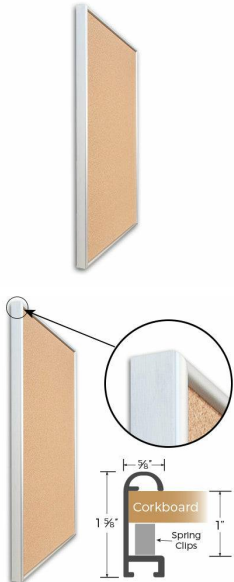

## Access Cork Board, 36" x 36" DEEP STYLE Open Face Designer 43 Metal Framed Bulletin Board

FOR CURRENT PRICING, VISIT THE ID # LISTED ABOVE  
FREE SHIPPING

### Product Details

- Access Cork Board, DEEP Style
- Designer #43 Open Face Cork Board
- Metal Frame: Aluminum
- 36" x 36" Deep Style Cork Board Frame
- Overall Frame Depth: 1 5/8"
- Wall Mount Cork Bulletin Board
- Natural Tan Cork Board
- #43 frame Profile (5/8" Wide) borders the message display board
- Classic Deep Picture Frame Style with Rounded Profile Top
- 5 Popular Metal Frame Finishes: Black, Silver, Gold, Dark Bronze and White
- 36"x36" is the Outside Frame Dimension
- Deep Frame Metal Profile: 5/8" Wide
- Use Push Pins, Map Pins or Tacks
- Pin Messages, Menus, Flyers, Photos, Other Info + Announcements
- Optional Fabric Cork Colors | Clear or Multi-Color Pushpins
- Hanging Hardware on the frame back for easy wall mount.
- Open Face 36 x 36 Deep Style Access Cork Board, for INDOOR use
- Call for Custom Corkboard Displays - Metal or Wood Framed

### Ordering Options

- Fabric Covering over Cork bulletin board (see 6 colors below)
- Hard Plastic Push Pins: Clear or Multi-Color pins (100 per box)

**\*CUSTOM SIZES AVAILABLE | CALL US**

#N/A

Model	Cork Board (Overall Frame Size)	Viewable (Cork) Area	Orientation	Ships Via
OFCORKM43-3636-D	36" x 36"	34 3/4" x 34 3/4"	Square	FedEx