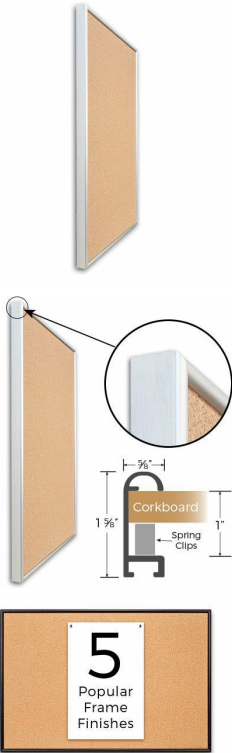

Access Cork Board, 36" x 36" DEEP STYLE Open Face Designer 43 Metal Framed Bulletin Board

FOR CURRENT PRICING, VISIT THE ID # LISTED ABOVE
FREE SHIPPING

Product Details

- Access Cork Board, DEEP Style
- Designer #43 Open Face Cork Board
- Metal Frame: Aluminum
- 36" x 36" Deep Style Cork Board Frame
- Overall Frame Depth: 1 5/8"
- Wall Mount Cork Bulletin Board
- Natural Tan Cork Board
- #43 frame Profile (5/8" Wide) borders the message display board
- Classic Deep Picture Frame Style with Rounded Profile Top
- 5 Popular Metal Frame Finishes: Black, Silver, Gold, Dark Bronze and White
- 36"x36" is the Outside Frame Dimension
- Deep Frame Metal Profile: 5/8" Wide
- Use Push Pins, Map Pins or Tacks
- Pin Messages, Menus, Flyers, Photos, Other Info + Announcements
- Optional Fabric Cork Colors | Clear or Multi-Color Pushpins
- Hanging Hardware on the frame back for easy wall mount.
- Open Face 36 x 36 Deep Style Access Cork Board, for INDOOR use
- Call for Custom Corkboard Displays - Metal or Wood Framed

Ordering Options

- Fabric Covering over Cork bulletin board (see 6 colors below)
- Hard Plastic Push Pins: Clear or Multi-Color pins (100 per box)

***CUSTOM SIZES AVAILABLE | CALL US**

#N/A

Model	Cork Board (Overall Frame Size)	Viewable (Cork) Area	Orientation	Ships Via
OFCORKM43-3636-D	36" x 36"	34 3/4" x 34 3/4"	Square	FedEx