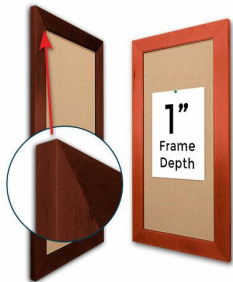

## Access Cork Board, 18x18 Open Face BOLD WIDE WOOD Framed Cork Bulletin Board

FOR CURRENT PRICING, VISIT THE ID # LISTED ABOVE  
FREE SHIPPING

Bold 2 3/4" Wide Wood Profile

### Product Details

- 18x18 Access Cork Board, Open Face
- Wood Framed Message Display Board
- Open Face Corkboard
- Bold Wide-Wood Frame
- Wooden Picture Frame Style with Bold, Flat Face Profile
- 2 3/4" Wide Frame Profile
- Natural Tan Pebble Cork Surface
- 7 Popular Natural Wood Stain Frame Finishes
- Wood Frame Profile: 2 3/4" Wide
- Square Sizes
- 18" x 18" refer to the Outside Frame Dimension
- Overall Frame Depth: 1"
- Ideal as a message board, notice board, announcement board
- Black PVC Backer is installed onto the backside of the frame to provide additional support to the bulletin board
- Hanging Hardware on the frame back for wall or ceiling mount.
- Optional Fabric Covered Cork Colors
- Optional Pushpins: Clear and Multi-Colored
- Access Bulletin Boards, Open Face Display Frames for INDOOR use

### Ordering Options

- Frame Orientation: Square
- Fabric Covering over Cork bulletin board (see 6 colors below)
- Hard Plastic Push Pins: Clear or Multi-Color pins (100 per box)

**\*CUSTOM SIZES AVAILABLE | CALL US**

Model	Cork Board (Overall Frame Size)	Viewable Area	Orientation	Ships Via
OFCORKWIDE-1818	18" x 18"	12 1/2" x 12 1/2"	Square	FedEx