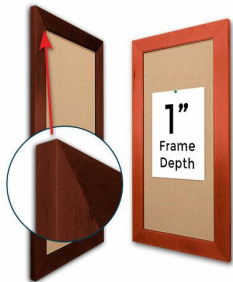

Access Cork Board, 18x18 Open Face BOLD WIDE WOOD Framed Cork Bulletin Board

FOR CURRENT PRICING, VISIT THE ID # LISTED ABOVE
FREE SHIPPING

Bold 2 3/4" Wide Wood Profile

Product Details

- 18x18 Access Cork Board, 18x18 Open Face BOLD WIDE WOOD Framed Cork Bulletin Board
- Wood Framed Message Display Board
- Open Face Corkboard
- Bold Wide-Wood Frame
- Wooden Picture Frame Style with Bold, Flat Face Profile
- 2 3/4" Wide Frame Profile
- Natural Tan Pebble Cork Surface
- 7 Popular Natural Wood Stain Frame Finishes
- Wood Frame Profile: 2 3/4" Wide
- Square Sizes
- 18" x 18" refer to the Outside Frame Dimension
- Overall Frame Depth: 1"
- Ideal as a message board, notice board, announcement board
- Black PVC Backer is installed onto the backside of the frame to provide additional support to the bulletin board
- Hanging Hardware on the frame back for wall or ceiling mount.
- Optional Fabric Covered Cork Colors
- Optional Pushpins: Clear and Multi-Colored
- Access Bulletin Boards, Open Face Display Frames [for INDOOR use](#)

Ordering Options

- Frame Orientation: Square
- Fabric Covering over Cork bulletin board (see 6 colors below)
- Hard Plastic Push Pins: Clear or Multi-Color pins (100 per box)

***CUSTOM SIZES AVAILABLE | CALL US**

Model	Cork Board (Overall Frame Size)	Viewable Area	Orientation	Ships Via
OFCORKWIDE-1818	18" x 18"	12 1/2" x 12 1/2"	Square	FedEx