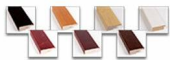

Access Cork Board, 48x84 Open Face BOLD WIDE WOOD Framed Cork Bulletin Board

FOR CURRENT PRICING, VISIT THE ID # LISTED ABOVE

Product Details

Bold 2 3/4" Wide Wood Profile

- **48x84 Access Cork Board, 48x84 Open Face BOLD WIDE WOOD Framed Cork Bulletin Board**
- **Wood Framed Message Display Board**
- Open Face Corkboard
- **Bold Wide-Wood Frame**
- Wooden Picture Frame Style with Bold, Flat Face Profile
- **2 3/4" Wide Frame Profile**
- Natural Tan Pebble Cork Surface
- 7 Popular Natural Wood Stain Frame Finishes
- Wood Frame Profile: **2 3/4" Wide**
- **Portrait and Landscape Sizes**
- **48" x 84" refer to the Outside Frame Dimension**
- Overall Frame Depth: **1"**
- Ideal as a message board, notice board, announcement board
- Black PVC Backer is installed onto the backside of the frame to provide additional support to the bulletin board
- Hanging Hardware on the frame back for wall or ceiling mount.
- Optional Fabric Covered Cork Colors
- Optional Pushpins: Clear and Multi-Colored
- Access Bulletin Boards, Open Face Display Frames **for INDOOR use**

Ordering Options

- Frame Orientation: Portrait or Landscape
- Fabric Covering over Cork bulletin board (see 6 colors below)
- Hard Plastic Push Pins: Clear or Multi-Color pins (100 per box)

***CUSTOM SIZES AVAILABLE | CALL US**