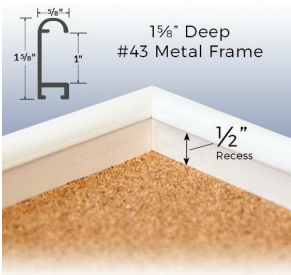

Access Cork Board, 16"x16" Open Face Shadow Box Style Designer 43 Metal Framed Recessed Cork Bulletin Board

FOR CURRENT PRICING, VISIT THE ID # LISTED ABOVE
FREE SHIPPING

Product Details

- Access Cork Board, 16"x16" Open Face Shadow Box Style Designer 43 Metal Framed Recessed Cork Bulletin Board
- 16" x 16" Cork Board
- Designer #43 Shadow Box Frame Style
- Recessed Shadow Box Display Frame
- Classic Round Top Picture Frame Profile Design
- Cork Board Recessed into Frame
- Open Face Aluminum Metal Frame
- Overall Frame Depth: 1 5/8"
- Wall Mount Cork Bulletin Board
- Natural Tan Cork Board
- #43 frame Profile (5/8" Wide) borders the cork display board
- Designer #43 Profile: 5/8" Wide
- 5 Popular Metal Frame Finishes
- 16"x16" is the Outside Frame Dimension
- Use Push Pins, Map Pins or Tacks
- Pin Messages, Menus, Flyers, Photos, Other Info + Announcements
- Optional Fabric Cork Colors | Clear or Multi-Color Pushpins
- Hanging Hardware on the frame back for easy wall mount.
- 16 x 16 Access Cork Board, 16"x16" Open Face Shadowbox **for INDOOR use**
- Call for Custom Corkboard Displays - Metal or Wood Framed

Ordering Options

- Fabric Covering over Cork bulletin board (see 6 colors below)
- Hard Plastic Push Pins: Clear or Multi-Color pins (100 per box)

***CUSTOM SIZES AVAILABLE | CALL US**

Model	Cork Board (Overall Frame Size)	Viewable Area	Orientation	Ships Via
OFCORKM43-1616-S	16" x 16"	14 3/4" x 14 3/4"	Square	FedEx