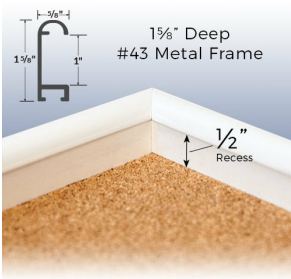

Access Cork Board, 16"x16" Open Face Shadow Box Style Designer 43 Metal Framed Recessed Cork Bulletin Board

FOR CURRENT PRICING, VISIT THE ID # LISTED ABOVE
FREE SHIPPING

Product Details

- Access Cork Board, 16" x 16" Cork Board
- Designer #43 Shadow Box Frame Style
- Recessed Shadow Box Display Frame
- Classic Round Top Picture Frame Profile Design
- Cork Board Recessed into Frame
- Open Face Aluminum Metal Frame
- Overall Frame Depth: 1 5/8"
- Wall Mount Cork Bulletin Board
- Natural Tan Cork Board
- #43 frame Profile (5/8" Wide) borders the cork display board
- Designer #43 Profile: 5/8" Wide
- 5 Popular Metal Frame Finishes
- 16"x16" is the Outside Frame Dimension
- Use Push Pins, Map Pins or Tacks
- Pin Messages, Menus, Flyers, Photos, Other Info + Announcements
- Optional Fabric Cork Colors | Clear or Multi-Color Pushpins
- Hanging Hardware on the frame back for easy wall mount.
- 16 x 16 Access Cork Board, Recessed Shadowbox **for INDOOR use**
- Call for Custom Corkboard Displays - Metal or Wood Framed

Ordering Options

- Fabric Covering over Cork bulletin board (see 6 colors below)
- Hard Plastic Push Pins: Clear or Multi-Color pins (100 per box)

***CUSTOM SIZES AVAILABLE | CALL US**

Model	Cork Board (Overall Frame Size)	Viewable Area	Orientation	Ships Via
OFCORKM43-1616-S	16" x 16"	14 3/4" x 14 3/4"	Square	FedEx