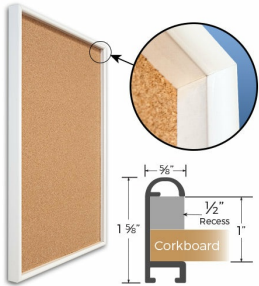

Access Cork Board, 16"x16" Open Face Shadow Box Style Designer 43 Metal Framed Recessed Cork Bulletin Board

FOR CURRENT PRICING, VISIT THE ID # LISTED ABOVE
FREE SHIPPING

Product Details

- Access Cork Board, 16" x 16" Cork Board
- Designer #43 Shadow Box Frame Style
- Recessed Shadow Box Display Frame
- Classic Round Top Picture Frame Profile Design
- Cork Board Recessed into Frame
- Open Face Aluminum Metal Frame
- Overall Frame Depth: 1 5/8"
- Wall Mount Cork Bulletin Board
- Natural Tan Cork Board
- #43 frame Profile (5/8" Wide) borders the cork display board
- Designer #43 Profile: 5/8" Wide
- 5 Popular Metal Frame Finishes
- 16"x16" is the Outside Frame Dimension
- Use Push Pins, Map Pins or Tacks
- Pin Messages, Menus, Flyers, Photos, Other Info + Announcements
- Optional Fabric Cork Colors | Clear or Multi-Color Pushpins
- Hanging Hardware on the frame back for easy wall mount.
- 16 x 16 Access Cork Board, Recessed Shadowbox **for INDOOR use**
- Call for Custom Corkboard Displays - Metal or Wood Framed

Ordering Options

- Fabric Covering over Cork bulletin board (see 6 colors below)
- Hard Plastic Push Pins: Clear or Multi-Color pins (100 per box)

***CUSTOM SIZES AVAILABLE | CALL US**

Model	Cork Board (Overall Frame Size)	Viewable Area	Orientation	Ships Via
OFCORKM43-1616-S	16" x 16"	14 3/4" x 14 3/4"	Square	FedEx