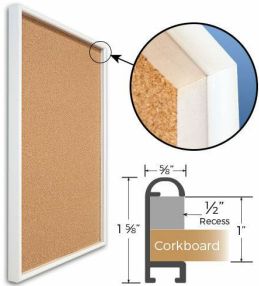

Access Cork Board, 16"x16" Open Face Shadow Box Style Designer 43 Metal Framed Recessed Cork Bulletin Board

FOR CURRENT PRICING, VISIT THE ID # LISTED ABOVE
FREE SHIPPING

Product Details

- Access Cork Board, 16"x16" Open Face Shadow Box Style Designer 43 Metal Framed Recessed Cork Bulletin Board
- 16" x 16" Cork Board
- Designer #43 Shadow Box Frame Style
- Recessed Shadow Box Display Frame
- Classic Round Top Picture Frame Profile Design
- Cork Board Recessed into Frame
- Open Face Aluminum Metal Frame
- Overall Frame Depth: 1 5/8"
- Wall Mount Cork Bulletin Board
- Natural Tan Cork Board
- #43 frame Profile (5/8" Wide) borders the cork display board
- Designer #43 Profile: 5/8" Wide
- 5 Popular Metal Frame Finishes
- 16"x16" is the Outside Frame Dimension
- Use Push Pins, Map Pins or Tacks
- Pin Messages, Menus, Flyers, Photos, Other Info + Announcements
- Optional Fabric Cork Colors | Clear or Multi-Color Pushpins
- Hanging Hardware on the frame back for easy wall mount.
- 16 x 16 Access Cork Board, 16"x16" Open Face Shadowbox **for INDOOR use**
- Call for Custom Corkboard Displays - Metal or Wood Framed

Ordering Options

- Fabric Covering over Cork bulletin board (see 6 colors below)
- Hard Plastic Push Pins: Clear or Multi-Color pins (100 per box)

***CUSTOM SIZES AVAILABLE | CALL US**

Model	Cork Board (Overall Frame Size)	Viewable Area	Orientation	Ships Via
OFCORKM43-1616-S	16" x 16"	14 3/4" x 14 3/4"	Square	FedEx