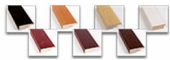

## Access Cork Board, 32x32 Open Face BOLD WIDE WOOD Framed Cork Bulletin Board

FOR CURRENT PRICING, VISIT THE ID # LISTED ABOVE  
FREE SHIPPING

### Product Details

**Bold 2 3/4" Wide Wood Profile**

- **32x32 Access Cork Board, 32x32 Open Face BOLD WIDE WOOD Framed Cork Bulletin Board**
- **Wood Framed Message Display Board**
- Open Face Corkboard
- **Bold Wide-Wood Frame**
- Wooden Picture Frame Style with Bold, Flat Face Profile
- **2 3/4" Wide Frame Profile**
- Natural Tan Pebble Cork Surface
- 7 Popular Natural Wood Stain Frame Finishes
- Wood Frame Profile: **2 3/4" Wide**
- **Square Sizes**
- 32" x 32" refer to the Outside Frame Dimension
- Overall Frame Depth: 1"
- Ideal as a message board, notice board, announcement board
- Black PVC Backer is installed onto the backside of the frame to provide additional support to the bulletin board
- Hanging Hardware on the frame back for wall or ceiling mount.
- Optional Fabric Covered Cork Colors
- Optional Pushpins: Clear and Multi-Colored
- Access Bulletin Boards, Open Face Display Frames for INDOOR use

### Ordering Options

- Frame Orientation: Square
- Fabric Covering over Cork bulletin board (see 6 colors below)
- Hard Plastic Push Pins: Clear or Multi-Color pins (100 per box)

**\*CUSTOM SIZES AVAILABLE | CALL US**