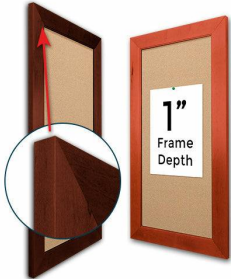

## Access Cork Board, 32x32 Open Face BOLD WIDE WOOD Framed Cork Bulletin Board

FOR CURRENT PRICING, VISIT THE ID # LISTED ABOVE  
FREE SHIPPING

### Product Details

**Bold 2 3/4" Wide Wood Profile**

- **32x32 Access Cork Board, 32x32 Open Face BOLD WIDE WOOD Framed Cork Bulletin Board**
- **Wood Framed Message Display Board**
- Open Face Corkboard
- **Bold Wide-Wood Frame**
- Wooden Picture Frame Style with Bold, Flat Face Profile
- **2 3/4" Wide Frame Profile**
- Natural Tan Pebble Cork Surface
- 7 Popular Natural Wood Stain Frame Finishes
- Wood Frame Profile: **2 3/4" Wide**
- **Square Sizes**
- 32" x 32" refer to the Outside Frame Dimension
- Overall Frame Depth: 1"
- Ideal as a message board, notice board, announcement board
- Black PVC Backer is installed onto the backside of the frame to provide additional support to the bulletin board
- Hanging Hardware on the frame back for wall or ceiling mount.
- Optional Fabric Covered Cork Colors
- Optional Pushpins: Clear and Multi-Colored
- Access Bulletin Boards, Open Face Display Frames for INDOOR use

### Ordering Options

- Frame Orientation: Square
- Fabric Covering over Cork bulletin board (see 6 colors below)
- Hard Plastic Push Pins: Clear or Multi-Color pins (100 per box)

**\*CUSTOM SIZES AVAILABLE | CALL US**

Model	Cork Board (Overall Frame Size)	Viewable Area	Orientation	Ships Via
OFCORKWIDE-3232	32" x 32"	26 1/2" x 26 1/2"	Square	FedEx