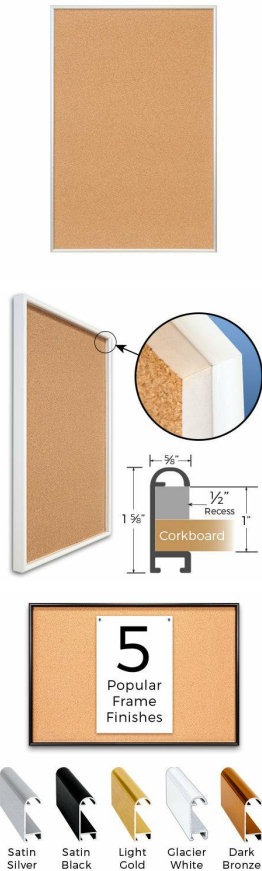

Access Cork Board™, 20 x 30 Open Face Recessed Shadow Box Style Designer 43 Metal Framed Recessed Cork Bulletin Board

FOR CURRENT PRICING, VISIT THE ID # LISTED ABOVE
FREE SHIPPING

Product Details

- Access Cork Board™
- Metal Framed 20" x 30" Cork Board
- Designer #43 Shadow Box Frame Style
- Recessed Shadow Box Display Frame
- Classic Round Top Picture Frame Profile Design
- Wall Mount Cork Bulletin Board
- Cork Bulletin Board Recessed into Frame
- Open Face Aluminum Metal Frame
- Overall Frame Depth: 1 5/8"
- Natural Tan Cork Board
- #43 frame Profile (5/8" Wide) borders the cork display board
- Designer #43 Profile: 5/8" Wide
- Five Popular Metal Frame Finishes
- Portrait and Landscape Sizes
- 20"x30" is the Outside Frame Dimension
- Use Push Pins, Map Pins or Tacks
- Pin Messages, Menus, Flyers, Photos, Other Info + Announcements
- Optional Fabric Cork Colors | Clear or Multi-Color Pushpins
- Hanging Hardware on the frame back for easy wall mount.
- 20 x 30 Access Cork Board™ **for Indoor Use**
- Contact Us for Custom Corkboard Displays - Metal or Wood Framed

Ordering Options

- Fabric Covering over Cork bulletin board (see 6 colors below)
- Hard Plastic Push Pins: Clear or Multi-Color pins (100 per box)

***CUSTOM SIZES AVAILABLE | CALL US**

Model	Cork Board (Overall Frame Size)	Viewable Area	Orientation	Ships Via
OFCORKM43-2030-S	20" x 30"	18 3/4" x 28 3/4"	Portrait or Landscape	FedEx