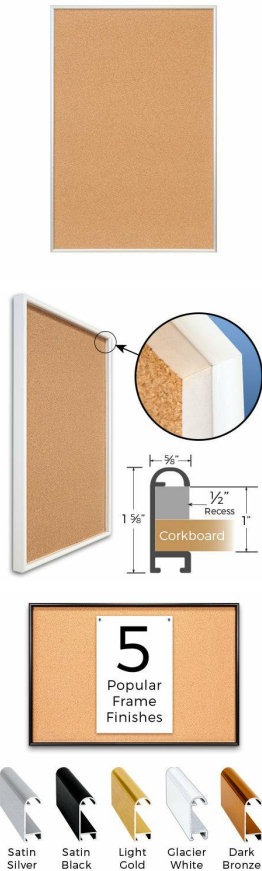

Access Cork Board, 12"x16" Open Face Recessed Shadow Box Style Designer 43 Metal Framed Recessed Cork Bulletin Board

FOR CURRENT PRICING, VISIT THE ID # LISTED ABOVE
FREE SHIPPING

Product Details

- Access Cork Board, 12"x16" Open Face Recessed Shadow Box Style Designer 43 Metal Framed Recessed Cork Bulletin Board
- Designer #43 Shadow Box Frame Style
- Recessed Shadow Box Display Frame
- Classic Round Top Picture Frame Profile Design
- Cork Board Recessed into Frame
- Open Face Aluminum Metal Frame
- Overall Frame Depth: 1 5/8"
- Wall Mount Cork Bulletin Board
- Natural Tan Cork Board
- #43 frame Profile (5/8" Wide) borders the cork display board
- Designer #43 Profile: 5/8" Wide
- 5 Popular Metal Frame Finishes
- Portrait and Landscape Sizes
- 12"x16" is the Outside Frame Dimension
- Use Push Pins, Map Pins or Tacks
- Pin Messages, Menus, Flyers, Photos, Other Info + Announcements
- Optional Fabric Cork Colors | Clear or Multi-Color Pushpins
- Hanging Hardware on the frame back for easy wall mount.
- 12 x 16 Access Cork Board, 12"x16" Open Face Recessed Shadowbox **for INDOOR use**
- Call for Custom Corkboard Displays - Metal or Wood Framed

Ordering Options

- Fabric Covering over Cork bulletin board (see 6 colors below)
- Hard Plastic Push Pins: Clear or Multi-Color pins (100 per box)

***CUSTOM SIZES AVAILABLE | CALL US**

| Model | Cork Board (Overall Frame Size) | Viewable Area | Orientation | Ships Via |
|------------------|---------------------------------|-------------------|-----------------------|-----------|
| OFCORKM43-1216-S | 12" x 16" | 10 3/4" x 14 3/4" | Portrait or Landscape | FedEx |