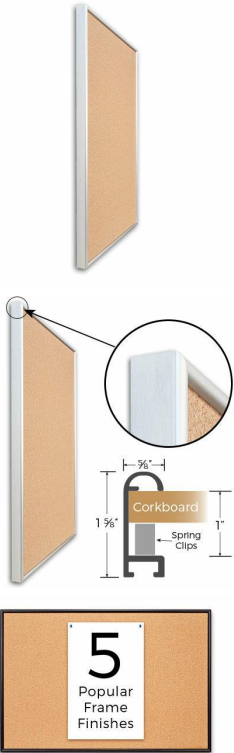

## Access Cork Board, 36 x 72 with Open Face, DEEP STYLE Designer Metal Framed Cork Bulletin Board

FOR CURRENT PRICING, VISIT THE ID # LISTED ABOVE  
FREE SHIPPING

### Product Details

- Access Cork Board™ DEEP-STYLE
- Designer Open Face Cork Board 36x72
- Large Metal Frame: Aluminum
- Overall Frame Depth: 1 5/8"
- Wall Mount Cork Bulletin Board
- Natural Tan Cork Board
- Frame Profile (5/8" Wide) borders the message display board
- Classic Deep Picture Frame Style with Rounded Profile Top
- 5 Popular Metal Frame Finishes: Black, Silver, Gold, Dark Bronze, White
- Portrait and Landscape Sizes
- 36"x 72" is the Outer Frame Dimension
- Deep Frame Metal Profile: 5/8" Wide
- Use Push Pins, Map Pins or Tacks
- Pin Messages, Menus, Flyers, Photos, Other Info + Announcements
- **Optional:** Fabric Cork Colors
- **Optional:** Clear or Multi-Color Pushpins
- Hanging Hardware on the frame back for easy wall mount.
- Open Face 36 x 72 Deep Style Access Cork Board™ for **INDOOR** use
- **Free Shipping**
- Contact Us for Custom Framed Corkboard Displays - Metal or Wood

### Ordering Options

- Fabric Covering over Cork bulletin board (see 6 colors below)
- Hard Plastic Push Pins: Clear or Multi-Color pins (100 per box)

**\*CUSTOM SIZES AVAILABLE | CALL US**

Model	Cork Board (Overall Frame Size)	Viewable (Cork) Area	Orientation	Ships Via
OFCORKM43-3672-D	36" x 72"	34 3/4" x 70 3/4"	Portrait or Landscape	FedEx