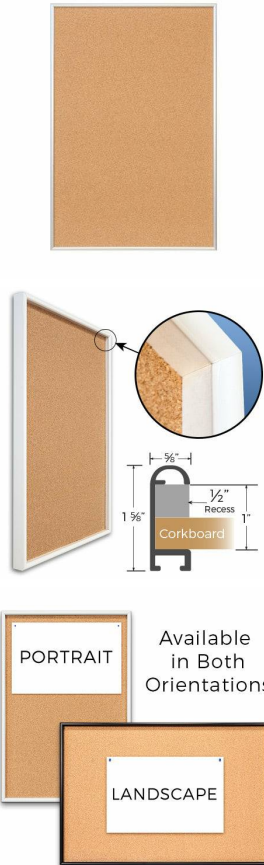

Access Cork Board, 15"x20" Open Face Recessed Shadow Box Style Designer 43 Metal Framed Recessed Cork Bulletin Board

FOR CURRENT PRICING, VISIT THE ID # LISTED ABOVE
FREE SHIPPING

Product Details

- Access Cork Board, 15"x20" Open Face Recessed Shadow Box Style Designer 43 Metal Framed Recessed Cork Bulletin Board
- Designer #43 Shadow Box Frame Style
- Recessed Shadow Box Display Frame
- Classic Round Top Picture Frame Profile Design
- Cork Board Recessed into Frame
- Open Face Aluminum Metal Frame
- Overall Frame Depth: 1 5/8"
- Wall Mount Cork Bulletin Board
- Natural Tan Cork Board
- #43 frame Profile (5/8" Wide) borders the cork display board
- Designer #43 Profile: 5/8" Wide
- 5 Popular Metal Frame Finishes
- Portrait and Landscape Sizes
- 15"x20" is the Outside Frame Dimension
- Use Push Pins, Map Pins or Tacks
- Pin Messages, Menus, Flyers, Photos, Other Info + Announcements
- Optional Fabric Cork Colors | Clear or Multi-Color Pushpins
- Hanging Hardware on the frame back for easy wall mount.
- 15 x 20 Access Cork Board, Recessed Shadowbox for INDOOR use
- Call for Custom Corkboard Displays - Metal or Wood Framed

Ordering Options

- Fabric Covering over Cork bulletin board (see 6 colors below)
- Hard Plastic Push Pins: Clear or Multi-Color pins (100 per box)

***CUSTOM SIZES AVAILABLE | CALL US**

Model	Cork Board (Overall Frame Size)	Viewable Area	Orientation	Ships Via
OFCORKM43-1520-S	15" x 20"	13 3/4" x 18 3/4"	Portrait or Landscape	FedEx