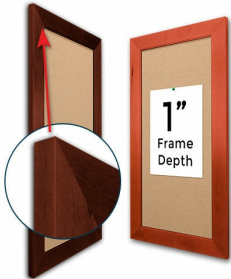

Access Cork Board, 48x72 Open Face BOLD WIDE WOOD Framed Cork Bulletin Board

FOR CURRENT PRICING, VISIT THE ID # LISTED ABOVE

Product Details

Bold 2 3/4" Wide Wood Profile

- 48x72 Access Cork Board, Open Face
- Wood Framed Message Display Board
- Open Face Corkboard
- Bold Wide-Wood Frame
- Wooden Picture Frame Style with Bold, Flat Face Profile
- 2 3/4" Wide Frame Profile
- Natural Tan Pebble Cork Surface
- 7 Popular Natural Wood Stain Frame Finishes
- Wood Frame Profile: 2 3/4" Wide
- Portrait and Landscape Sizes
- 48" x 72" refer to the Outside Frame Dimension
- Overall Frame Depth: 1"
- Ideal as a message board, notice board, announcement board
- Black PVC Backer is installed onto the backside of the frame to provide additional support to the bulletin board
- Hanging Hardware on the frame back for wall or ceiling mount.
- Optional Fabric Covered Cork Colors
- Optional Pushpins: Clear and Multi-Colored
- Access Bulletin Boards, Open Face Display Frames for INDOOR use

Ordering Options

- Frame Orientation: Portrait or Landscape
- Fabric Covering over Cork bulletin board (see 6 colors below)
- Hard Plastic Push Pins: Clear or Multi-Color pins (100 per box)

***CUSTOM SIZES AVAILABLE | CALL US**

Model	Cork Board (Overall Frame Size)	Viewable Area	Orientation	Ships Via
OFCORKWIDE-4872	48" x 72"	42 1/2" x 66 1/2"	Portrait or Landscape	Freight