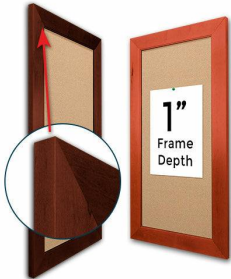

Access Cork Board, 48x72 Open Face BOLD WIDE WOOD Framed Cork Bulletin Board

FOR CURRENT PRICING, VISIT THE ID # LISTED ABOVE

Product Details

Bold 2 3/4" Wide Wood Profile

- 48x72 Access Cork Board, 48x72
- Wood Framed Message Display Board
- Open Face Corkboard
- Bold Wide-Wood Frame
- Wooden Picture Frame Style with Bold, Flat Face Profile
- 2 3/4" Wide Frame Profile
- Natural Tan Pebble Cork Surface
- 7 Popular Natural Wood Stain Frame Finishes
- Wood Frame Profile: 2 3/4" Wide
- Portrait and Landscape Sizes
- 48" x 72" refer to the Outside Frame Dimension
- Overall Frame Depth: 1"
- Ideal as a message board, notice board, announcement board
- Black PVC Backer is installed onto the backside of the frame to provide additional support to the bulletin board
- Hanging Hardware on the frame back for wall or ceiling mount.
- Optional Fabric Covered Cork Colors
- Optional Pushpins: Clear and Multi-Colored
- Access Bulletin Boards, Open Face Display Frames for INDOOR use

Ordering Options

- Frame Orientation: Portrait or Landscape
- Fabric Covering over Cork bulletin board (see 6 colors below)
- Hard Plastic Push Pins: Clear or Multi-Color pins (100 per box)

***CUSTOM SIZES AVAILABLE | CALL US**

| Model | Cork Board (Overall Frame Size) | Viewable Area | Orientation | Ships Via |
|-----------------|---------------------------------|-------------------|-----------------------|-----------|
| OFCORKWIDE-4872 | 48" x 72" | 42 1/2" x 66 1/2" | Portrait or Landscape | Freight |