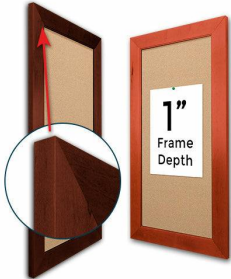

Access Cork Board, 24x24 Open Face BOLD WIDE WOOD Framed Cork Bulletin Board

FOR CURRENT PRICING, VISIT THE ID # LISTED ABOVE
FREE SHIPPING

Bold 2 3/4" Wide Wood Profile

Product Details

- **24x24 Access Cork Board, 24x24 Open Face BOLD WIDE WOOD Framed Cork Bulletin Board**
- **Wood Framed Message Display Board**
- Open Face Corkboard
- **Bold Wide-Wood Frame**
- Wooden Picture Frame Style with Bold, Flat Face Profile
- **2 3/4" Wide Frame Profile**
- Natural Tan Pebble Cork Surface
- 7 Popular Natural Wood Stain Frame Finishes
- Wood Frame Profile: **2 3/4" Wide**
- **Square Sizes**
- 24" x 24" refer to the **Outside Frame Dimension**
- Overall Frame Depth: **1"**
- Ideal as a message board, notice board, announcement board
- Black PVC Backer is installed onto the backside of the frame to provide additional support to the bulletin board
- Hanging Hardware on the frame back for wall or ceiling mount.
- Optional Fabric Covered Cork Colors
- Optional Pushpins: Clear and Multi-Colored
- Access Bulletin Boards, Open Face Display Frames **for INDOOR use**

Ordering Options

- Frame Orientation: Square
- Fabric Covering over Cork bulletin board (see 6 colors below)
- Hard Plastic Push Pins: Clear or Multi-Color pins (100 per box)

***CUSTOM SIZES AVAILABLE | CALL US**

Model	Cork Board (Overall Frame Size)	Viewable Area	Orientation	Ships Via
OFCORKWIDE-2424	24" x 24"	18 1/2" x 18 1/2"	Square	FedEx