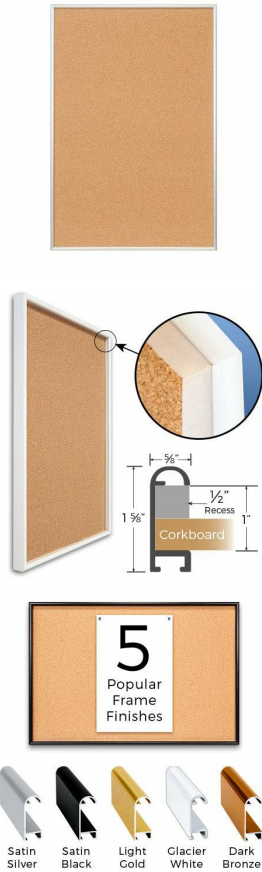

Access Cork Board, 48"x72" Open Face Recessed Shadow Box Style Designer #43 Metal Framed Recessed Cork Bulletin Board

FOR CURRENT PRICING, VISIT THE ID # LISTED ABOVE

Product Details

- Access Cork Board, 48" x 72" Cork Board
- Designer #43 Shadow Box Frame Style
- Recessed Shadow Box Display Frame
- Classic Round Top Picture Frame Profile Design
- Cork Board Recessed into Frame
- Open Face Aluminum Metal Frame
- Overall Frame Depth: 1 5/8"
- Wall Mount Cork Bulletin Board
- Natural Tan Cork Board
- #43 frame Profile (5/8" Wide) borders the cork display board
- Designer #43 Profile: 5/8" Wide
- 5 Popular Metal Frame Finishes
- Portrait and Landscape Sizes
- 48"x72" is the Outside Frame Dimension
- Use Push Pins, Map Pins or Tacks
- Pin Messages, Menus, Flyers, Photos, Other Info + Announcements
- Optional Fabric Cork Colors | Clear or Multi-Color Pushpins
- Hanging Hardware on the frame back for easy wall mount.
- 48 x 72 Access Cork Board, Recessed Shadowbox **for INDOOR use**
- Call for Custom Corkboard Displays - Metal or Wood Framed

Ordering Options

- Fabric Covering over Cork bulletin board (see 6 colors below)
- Hard Plastic Push Pins: Clear or Multi-Color pins (100 per box)

***CUSTOM SIZES AVAILABLE | CALL US**

Model	Cork Board (Overall Frame Size)	Viewable Area	Orientation	Ships Via
OFCORKM43-4872-S	48" x 72"	46 3/4" x 70 3/4"	Portrait or Landscape	FREIGHT