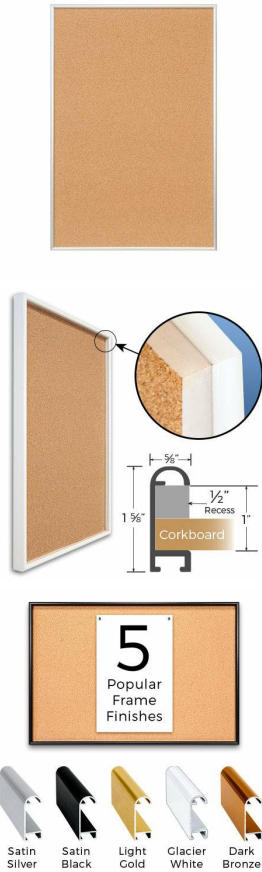

Access Cork Board, 48"x72" Open Face Recessed Shadow Box Style Designer 43 Metal Framed Recessed Cork Bulletin Board

FOR CURRENT PRICING, VISIT THE ID # LISTED ABOVE

Product Details

- Access Cork Board, 48" x 72" Cork Board
- Designer #43 Shadow Box Frame Style
- Recessed Shadow Box Display Frame
- Classic Round Top Picture Frame Profile Design
- Cork Board Recessed into Frame
- Open Face Aluminum Metal Frame
- Overall Frame Depth: 1 5/8"
- Wall Mount Cork Bulletin Board
- Natural Tan Cork Board
- #43 frame Profile (5/8" Wide) borders the cork display board
- Designer #43 Profile: 5/8" Wide
- 5 Popular Metal Frame Finishes
- Portrait and Landscape Sizes
- 48"x72" is the Outside Frame Dimension
- Use Push Pins, Map Pins or Tacks
- Pin Messages, Menus, Flyers, Photos, Other Info + Announcements
- Optional Fabric Cork Colors | Clear or Multi-Color Pushpins
- Hanging Hardware on the frame back for easy wall mount.
- 48 x 72 Access Cork Board, Recessed Shadowbox for INDOOR use
- Call for Custom Corkboard Displays - Metal or Wood Framed

Ordering Options

- Fabric Covering over Cork bulletin board (see 6 colors below)
- Hard Plastic Push Pins: Clear or Multi-Color pins (100 per box)

***CUSTOM SIZES AVAILABLE | CALL US**

Model	Cork Board (Overall Frame Size)	Viewable Area	Orientation	Ships Via
OFCORKM43-4872-S	48" x 72"	46 3/4" x 70 3/4"	Portrait or Landscape	FREIGHT