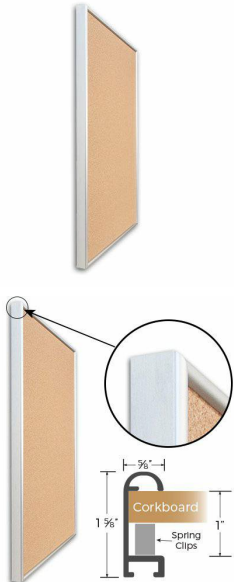

Product Sheet

Item ID # OFCORKM43-2484-D

Access Cork Board, 24" x 84" DEEP STYLE Open Face Designer 43 Metal Framed Bulletin Board

FOR CURRENT PRICING, VISIT THE ID # LISTED ABOVE
FREE SHIPPING

Product Details

- Access Cork Board, DEEP Style
- Designer #43 Open Face Cork Board
- Metal Frame: Aluminum
- 24" x 84" Deep Style Cork Board Frame
- Overall Frame Depth: 1 5/8"
- Wall Mount Cork Bulletin Board
- Natural Tan Cork Board
- #43 frame Profile (5/8" Wide) borders the message display board
- Classic Deep Picture Frame Style with Rounded Profile Top
- 5 Popular Metal Frame Finishes: **Black, Silver, Gold, Dark Bronze and White**
- Portrait and Landscape Sizes
- 24"x84" is the Outside Frame Dimension
- Deep Frame Metal Profile: 5/8" Wide
- Use Push Pins, Map Pins or Tacks
- Pin Messages, Menus, Flyers, Photos, Other Info + Announcements
- Optional Fabric Cork Colors | Clear or Multi-Color Pushpins
- Hanging Hardware on the frame back for easy wall mount.
- **Open Face 24 x 84** Deep Style Access Cork Board, **for INDOOR use**
- **Call for Custom Corkboard Displays - Metal or Wood Framed**

Ordering Options

- Fabric Covering over Cork bulletin board (see 6 colors below)
- Hard Plastic Push Pins: Clear or Multi-Color pins (100 per box)

***CUSTOM SIZES AVAILABLE | CALL US**

Model	Cork Board (Overall Frame Size)	Viewable (Cork) Area	Orientation	Ships Via
OFCORKM43-2484-D	24" x 84"	22 3/4" x 82 3/4"	Portrait or Landscape	FedEx