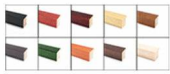

- Fabric Covering over Cork bulletin board (see 6 colors below)
- Hard Plastic Push Pins: Clear or Multi-Color pins (100 per box)

*CUSTOM SIZES AVAILABLE | CALL US

Header Details

- UPPERCASE Helvetica vinyl lettering
- Black lettering on a 5" white header (3" max text height)

IMPORTANT HEADER ORDERING DETAILS

Please type your message in the text box provided below.
We will try to keep your message on one line unless otherwise specified.
If we can't fit your message on one line we will center your copy on two lines. For the customer that needs a specific font, color or text positioning, you may call customer service with your requests.

**ORDERING OPTIONS BELOW.
SELECT THE RIGHT OPTION FOR YOU, AND FOLLOW INSTRUCTIONS**

STANDARD HEADER (No Charge)

Standard UPPERCASE Black Helvetica Lettering as detailed above.
Make sure to spell out your header in the empty **Text Box** above the Green ADD to CART button. Check your grammar & spelling!

LEAVE HEADER BLANK (No Charge)

For those customers that will be adding their own header, select this option. Make sure to enter **LEAVE BLANK** in the empty **Text Box** above the Green ADD to CART button.

CUSTOM HEADER / LOGO (+ $75.00)

This is for those customers that wish to send us a specific FONT, COLOR, or LOGO. Make sure to enter **CUSTOM LOGO** in the empty **Text Box** above the Green ADD to CART button. We will contact you once the order has been received to instruct you on how to submit the Hi-Res EPS File to us.