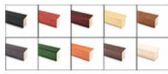

- Fabric Covering over Cork bulletin board (see 6 colors below)
- Hard Plastic Push Pins: Clear or Multi-Color pins (100 per box)

*CUSTOM SIZES AVAILABLE | CALL US

Header Details

- UPPERCASE Helvetica vinyl lettering
- Black lettering on a 5" white header (3" max text height)

IMPORTANT HEADER ORDERING DETAILS

Please type your message in the text box provided below. We will try to keep your message on one line unless otherwise specified. If we can't fit your message on one line we will center your copy on two lines. For the customer that needs a specific font, color or text positioning, you may call customer service with your requests.

**ORDERING OPTIONS BELOW.
SELECT THE RIGHT OPTION FOR YOU, AND FOLLOW INSTRUCTIONS**

STANDARD HEADER (No Charge)

Standard UPPERCASE Black Helvetica Lettering as detailed above. Make sure to spell out your header in the empty **Text Box** above the Green ADD to CART button. Check your grammar & spelling!

LEAVE HEADER BLANK (No Charge)

For those customers that will be adding their own header, select this option. Make sure to enter **LEAVE BLANK** in the empty **Text Box** above the Green ADD to CART button.

CUSTOM HEADER / LOGO (+ $75.00)

This is for those customers that wish to send us a specific FONT, COLOR, or LOGO. Make sure to enter **CUSTOM LOGO** in the empty **Text Box** above the Green ADD to CART button. We will contact you once the order has been received to instruct you on how to submit the Hi-Res EPS File to us.