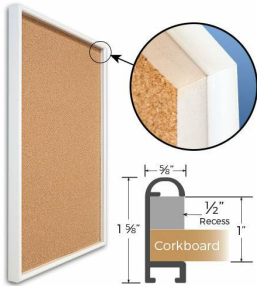

Access Cork Board, 20"x20" Open Face Shadow Box Style Designer 43 Metal Framed Recessed Cork Bulletin Board

FOR CURRENT PRICING, VISIT THE ID # LISTED ABOVE
FREE SHIPPING

Product Details

- Access Cork Board, 20" x 20" Cork Board
- Designer #43 Shadow Box Frame Style
- Recessed Shadow Box Display Frame
- Classic Round Top Picture Frame Profile Design
- Cork Board Recessed into Frame
- Open Face Aluminum Metal Frame
- Overall Frame Depth: 1 5/8"
- Wall Mount Cork Bulletin Board
- Natural Tan Cork Board
- #43 frame Profile (5/8" Wide) borders the cork display board
- Designer #43 Profile: 5/8" Wide
- 5 Popular Metal Frame Finishes
- 20"x20" is the Outside Frame Dimension
- Use Push Pins, Map Pins or Tacks
- Pin Messages, Menus, Flyers, Photos, Other Info + Announcements
- Optional Fabric Cork Colors | Clear or Multi-Color Pushpins
- Hanging Hardware on the frame back for easy wall mount.
- 20 x 20 Access Cork Board, Recessed Shadowbox **for INDOOR use**
- Call for Custom Corkboard Displays - Metal or Wood Framed

Ordering Options

- Fabric Covering over Cork bulletin board (see 6 colors below)
- Hard Plastic Push Pins: Clear or Multi-Color pins (100 per box)

***CUSTOM SIZES AVAILABLE | CALL US**

Model	Cork Board (Overall Frame Size)	Viewable Area	Orientation	Ships Via
OFCORKM43-2020-S	20" x 20"	18 3/4" x 18 3/4"	Square	FedEx