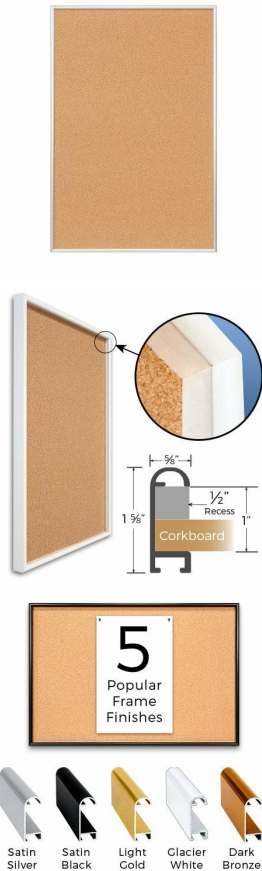

Access Cork Board, 30"x84" Open Face Recessed Shadow Box Style Designer 43 Metal Framed Recessed Cork Bulletin Board

FOR CURRENT PRICING, VISIT THE ID # LISTED ABOVE
FREE SHIPPING

Product Details

- Access Cork Board, 30" x 84" Cork Board
- Designer #43 Shadow Box Frame Style
- Recessed Shadow Box Display Frame
- Classic Round Top Picture Frame Profile Design
- Cork Board Recessed into Frame
- Open Face Aluminum Metal Frame
- Overall Frame Depth: 1 5/8"
- Wall Mount Cork Bulletin Board
- Natural Tan Cork Board
- #43 frame Profile (5/8" Wide) borders the cork display board
- Designer #43 Profile: 5/8" Wide
- 5 Popular Metal Frame Finishes
- Portrait and Landscape Sizes
- 30"x84" is the Outside Frame Dimension
- Use Push Pins, Map Pins or Tacks
- Pin Messages, Menus, Flyers, Photos, Other Info + Announcements
- Optional Fabric Cork Colors | Clear or Multi-Color Pushpins
- Hanging Hardware on the frame back for easy wall mount.
- 30 x 84 Access Cork Board, Recessed Shadowbox for INDOOR use
- Call for Custom Corkboard Displays - Metal or Wood Framed

Ordering Options

- Fabric Covering over Cork bulletin board (see 6 colors below)
- Hard Plastic Push Pins: Clear or Multi-Color pins (100 per box)

***CUSTOM SIZES AVAILABLE | CALL US**

Model	Cork Board (Overall Frame Size)	Viewable Area	Orientation	Ships Via
OFCORKM43-3084-S	30" x 84"	28 3/4" x 82 3/4"	Portrait or Landscape	FedEx