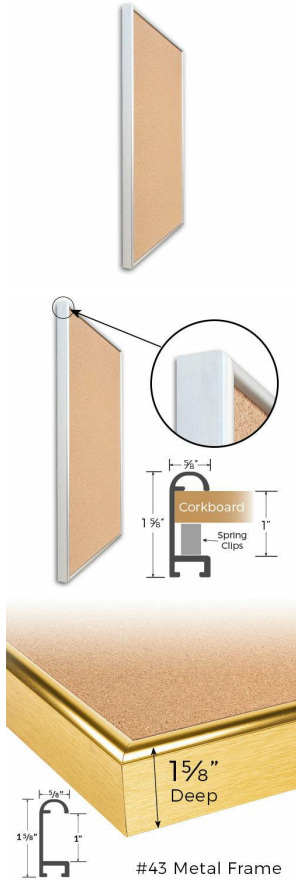

Access Cork Board, 16" x 16" DEEP STYLE Open Face Designer 43 Metal Framed Bulletin Board

FOR CURRENT PRICING, VISIT THE ID # LISTED ABOVE
FREE SHIPPING

Product Details

- Access Cork Board, DEEP Style
- Designer #43 Open Face Cork Board
- Metal Frame: Aluminum
- 16" x 16" Deep Style Cork Board Frame
- Overall Frame Depth: 1 5/8"
- Wall Mount Cork Bulletin Board
- Natural Tan Cork Board
- #43 frame Profile (5/8" Wide) borders the message display board
- Classic Deep Picture Frame Style with Rounded Profile Top
- 5 Popular Metal Frame Finishes: Black, Silver, Gold, Dark Bronze and White
- 16"x16" is the Outside Frame Dimension
- Deep Frame Metal Profile: 5/8" Wide
- Use Push Pins, Map Pins or Tacks
- Pin Messages, Menus, Flyers, Photos, Other Info + Announcements
- Optional Fabric Cork Colors | Clear or Multi-Color Pushpins
- Hanging Hardware on the frame back for easy wall mount.
- Open Face 16 x 16 Deep Style Access Cork Board, for INDOOR use
- Call for Custom Corkboard Displays - Metal or Wood Framed

Ordering Options

- Fabric Covering over Cork bulletin board (see 6 colors below)
- Hard Plastic Push Pins: Clear or Multi-Color pins (100 per box)

***CUSTOM SIZES AVAILABLE | CALL US**

Model	Cork Board (Overall Frame Size)	Viewable (Cork) Area	Orientation	Ships Via
OFCORKM43-1616-D	16" x 16"	14 3/4" x 14 3/4"	Square	FedEx