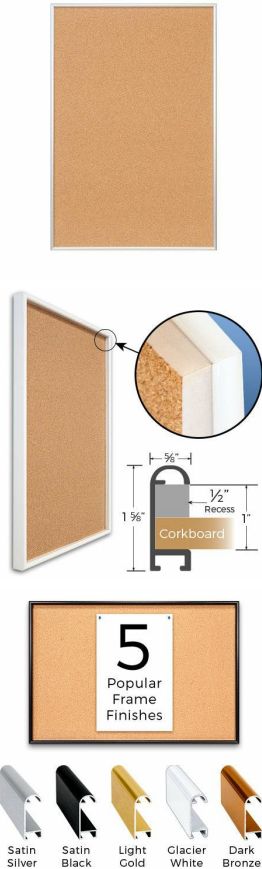

## Access Cork Board, 30"x48" Open Face Recessed Shadow Box Style Designer 43 Metal Framed Recessed Cork Bulletin Board

FOR CURRENT PRICING, VISIT THE ID # LISTED ABOVE  
FREE SHIPPING

### Product Details

- Access Cork Board, 30" x 48" Cork Board
- Designer #43 Shadow Box Frame Style
- Recessed Shadow Box Display Frame
- Classic Round Top Picture Frame Profile Design
- Cork Board Recessed into Frame
- Open Face Aluminum Metal Frame
- Overall Frame Depth: 1 5/8"
- Wall Mount Cork Bulletin Board
- Natural Tan Cork Board
- #43 frame Profile (5/8" Wide) borders the cork display board
- Designer #43 Profile: 5/8" Wide
- 5 Popular Metal Frame Finishes
- Portrait and Landscape Sizes
- 30"x48" is the Outside Frame Dimension
- Use Push Pins, Map Pins or Tacks
- Pin Messages, Menus, Flyers, Photos, Other Info + Announcements
- Optional Fabric Cork Colors | Clear or Multi-Color Pushpins
- Hanging Hardware on the frame back for easy wall mount.
- 30 x 48 Access Cork Board, Recessed Shadowbox for INDOOR use
- Call for Custom Corkboard Displays - Metal or Wood Framed

### Ordering Options

- Fabric Covering over Cork bulletin board (see 6 colors below)
- Hard Plastic Push Pins: Clear or Multi-Color pins (100 per box)

**\*CUSTOM SIZES AVAILABLE | CALL US**

Model	Cork Board (Overall Frame Size)	Viewable Area	Orientation	Ships Via
OFCORKM43-3048-S	30" x 48"	28 3/4" x 46 3/4"	Portrait or Landscape	FedEx