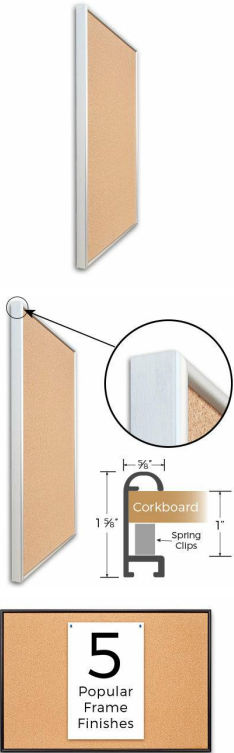

Access Cork Board, 24" x 60" DEEP STYLE Open Face Designer 43 Metal Framed Bulletin Board

FOR CURRENT PRICING, VISIT THE ID # LISTED ABOVE
FREE SHIPPING

Product Details

- Access Cork Board™ Deep-Style
- Designer Open Face Cork Board 24x60
- Large Metal Frame: Aluminum
- Overall Frame Depth: 1 5/8"
- Wall Mount Cork Bulletin Board
- Natural Tan Cork Board
- Frame Profile (5/8" Wide) borders the message display board
- Classic Deep Picture Frame Style with Rounded Profile Top
- 5 Popular Metal Frame Finishes: Black, Silver, Gold, Dark Bronze, White
- Portrait and Landscape Sizes
- 24"x60" is the Outer Frame Dimension
- Deep Frame Metal Profile: 5/8" Wide
- Use Push Pins, Map Pins or Tacks
- Pin Messages, Menus, Flyers, Photos, Other Info + Announcements
- **Optional:** Fabric Cork Colors
- **Optional:** Clear or Multi-Color Pushpins
- Hanging Hardware on the frame back for easy wall mount.
- Open Face 24 x 60 Deep Style Access Cork Board™ for **INDOOR USE**
- **Free Shipping**
- Contact Us for Custom Framed Corkboard Displays - Metal or Wood

Ordering Options

- Fabric Covering over Cork bulletin board (see 6 colors below)
- Hard Plastic Push Pins: Clear or Multi-Color pins (100 per box)

***CUSTOM SIZES AVAILABLE | CALL US**

Model	Cork Board (Overall Frame Size)	Viewable (Cork) Area	Orientation	Ships Via
OFCORKM43-2460-D	24" x 60"	22 3/4" x 58 3/4"	Portrait or Landscape	FedEx