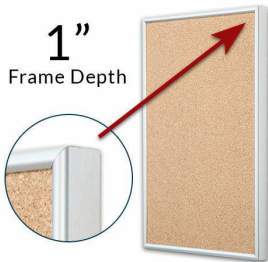

## Access Cork Board™, 20" x 26" with Open Face Classic Metal Framed Bulletin Board in 7 Popular Finishes

FOR CURRENT PRICING, VISIT THE ID # LISTED ABOVE  
FREE SHIPPING

**50+ Sizes**  
Custom Sizes Also Available

### Product Details

- Access Cork Board™
- 20" x 26" Overall Frame Size
- Open Face Metal Framed Cork Board
- Wall Mount Cork Bulletin Board
- Natural Tan Cork Board
- #15 frame Profile (3/8" Wide) Borders the Message Display Board
- Classic Picture Frame Style with Rounded Top Profile
- Aluminum Frame Profile: **3/8" Wide**
- 7 Popular Metal Frame Finishes
- Portrait and Landscape Sizes
- Overall Frame Depth: **1"**
- Applications: Announcement Board, Message Board, Notice Board
- Use Push Pins, Map Pins or Tacks
- Pin Messages, Menus, Flyers, Photos, Other Info + Announcements
- **Optional:** Colorful Fabric-Covered Cork | Clear or Multi-Color Pushpins
- Hanging Hardware on the frame back for easy wall or ceiling mount.
- Open Face 20 x 26 Access Cork Board™ **for INDOOR use**
- Contact Us for USA Built Custom Corkboards - Metal and Wood Framed

### Ordering Options

- Fabric Covering over Cork bulletin board (see 6 colors below)
- Hard Plastic Push Pins: Clear or Multi-Color pins (100 per box)

**\*CUSTOM SIZES AVAILABLE | CALL US**

Model	Cork Board (Overall Frame Size)	Viewable Area	Orientation	Ships Via
OFCORKM-2026	20" x 26"	19 1/4" x 25 1/4"	Portrait or Landscape	FedEx