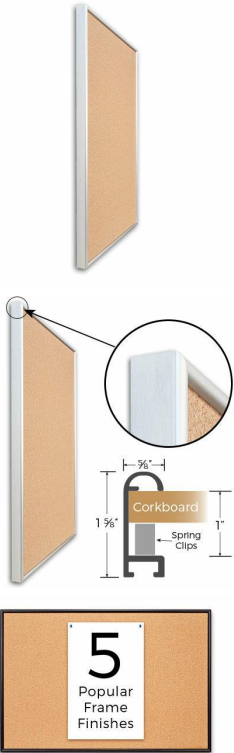

# Product Sheet

Item ID # OFCORKM43-2448-D

## Access Cork Board, 24" x 48" DEEP STYLE Open Face Designer 43 Metal Framed Bulletin Board

FOR CURRENT PRICING, VISIT THE ID # LISTED ABOVE  
FREE SHIPPING

### Product Details

- Access Cork Board, DEEP Style
- Designer #43 Open Face Cork Board
- Metal Frame: Aluminum
- 24" x 48" Deep Style Cork Board Frame
- Overall Frame Depth: 1 5/8"
- Wall Mount Cork Bulletin Board
- Natural Tan Cork Board
- #43 frame Profile (5/8" Wide) borders the message display board
- Classic Deep Picture Frame Style with Rounded Profile Top
- 5 Popular Metal Frame Finishes: **Black, Silver, Gold, Dark Bronze and White**
- Portrait and Landscape Sizes
- 24"x48" is the Outside Frame Dimension
- Deep Frame Metal Profile: 5/8" Wide
- Use Push Pins, Map Pins or Tacks
- Pin Messages, Menus, Flyers, Photos, Other Info + Announcements
- Optional Fabric Cork Colors | Clear or Multi-Color Pushpins
- Hanging Hardware on the frame back for easy wall mount.
- **Open Face 24 x 48** Deep Style Access Cork Board, **for INDOOR use**
- **Call for Custom Corkboard Displays - Metal or Wood Framed**

### Ordering Options

- Fabric Covering over Cork bulletin board (see 6 colors below)
- Hard Plastic Push Pins: Clear or Multi-Color pins (100 per box)

**\*CUSTOM SIZES AVAILABLE | CALL US**

Model	Cork Board (Overall Frame Size)	Viewable (Cork) Area	Orientation	Ships Via
OFCORKM43-2448-D	24" x 48"	22 3/4" x 46 3/4"	Portrait or Landscape	FedEx