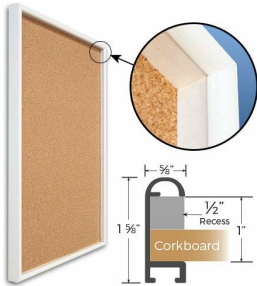

## Access Cork Board, 7"x7" Open Face Shadow Box Style Designer 43 Metal Framed Recessed Cork Bulletin Board

FOR CURRENT PRICING, VISIT THE ID # LISTED ABOVE  
FREE SHIPPING

### Product Details

- Access Cork Board, 7"x7" Open Face Shadow Box Style Designer 43 Metal Framed Recessed Cork Bulletin Board
- Designer #43 Shadow Box Frame Style
- Recessed Shadow Box Display Frame
- Classic Round Top Picture Frame Profile Design
- Cork Board Recessed into Frame
- Open Face Aluminum Metal Frame
- Overall Frame Depth: 1 5/8"
- Wall Mount Cork Bulletin Board
- Natural Tan Cork Board
- #43 frame Profile (5/8" Wide) borders the cork display board
- Designer #43 Profile: 5/8" Wide
- 5 Popular Metal Frame Finishes
- 7"x7" is the Outside Frame Dimension
- Use Push Pins, Map Pins or Tacks
- Pin Messages, Menus, Flyers, Photos, Other Info + Announcements
- Optional Fabric Cork Colors | Clear or Multi-Color Pushpins
- Hanging Hardware on the frame back for easy wall mount.
- 7 x 7 Access Cork Board, Recessed Shadowbox **for INDOOR use**
- Call for Custom Corkboard Displays - Metal or Wood Framed

### Ordering Options

- Fabric Covering over Cork bulletin board (see 6 colors below)
- Hard Plastic Push Pins: Clear or Multi-Color pins (100 per box)

**\*CUSTOM SIZES AVAILABLE | CALL US**

Model	Cork Board (Overall Frame Size)	Viewable Area	Orientation	Ships Via
OFCORKM43-77-S	7" x 7"	5 3/4" x 5 3/4"	Square	FedEx