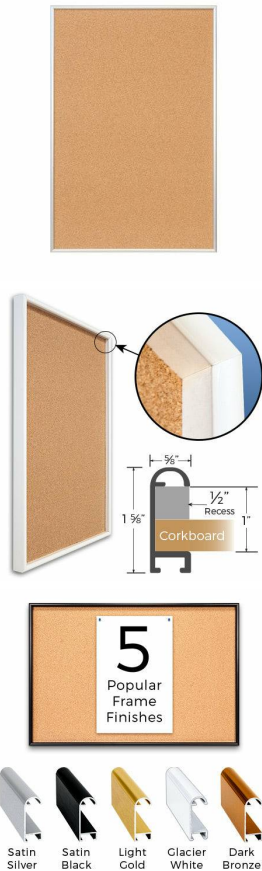

## Access Cork Board, 20"x24" Open Face Recessed Shadow Box Style Designer 43 Metal Framed Recessed Cork Bulletin Board

FOR CURRENT PRICING, VISIT THE ID # LISTED ABOVE  
FREE SHIPPING

### Product Details

- Access Cork Board, 20" x 24" Cork Board
- Designer #43 Shadow Box Frame Style
- Recessed Shadow Box Display Frame
- Classic Round Top Picture Frame Profile Design
- Cork Board Recessed into Frame
- Open Face Aluminum Metal Frame
- Overall Frame Depth: 1 5/8"
- Wall Mount Cork Bulletin Board
- Natural Tan Cork Board
- #43 frame Profile (5/8" Wide) borders the cork display board
- Designer #43 Profile: 5/8" Wide
- 5 Popular Metal Frame Finishes
- Portrait and Landscape Sizes
- 20"x24" is the Outside Frame Dimension
- Use Push Pins, Map Pins or Tacks
- Pin Messages, Menus, Flyers, Photos, Other Info + Announcements
- Optional Fabric Cork Colors | Clear or Multi-Color Pushpins
- Hanging Hardware on the frame back for easy wall mount.
- 20 x 24 Access Cork Board, Recessed Shadowbox for INDOOR use
- Call for Custom Corkboard Displays - Metal or Wood Framed

### Ordering Options

- Fabric Covering over Cork bulletin board (see 6 colors below)
- Hard Plastic Push Pins: Clear or Multi-Color pins (100 per box)

**\*CUSTOM SIZES AVAILABLE | CALL US**

Model	Cork Board (Overall Frame Size)	Viewable Area	Orientation	Ships Via
OFCORKM43-2024-S	20" x 24"	18 3/4" x 22 3/4"	Portrait or Landscape	FedEx