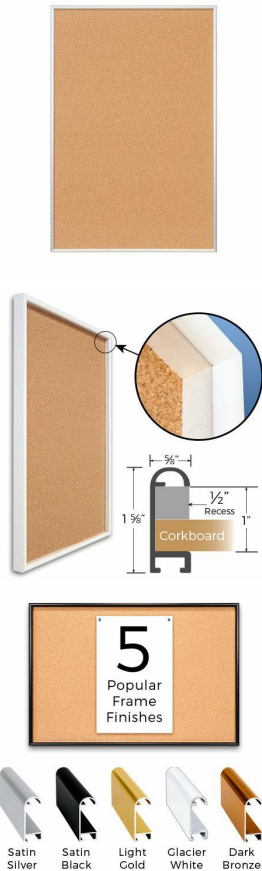

Access Cork Board, 20"x24" Open Face Recessed Shadow Box Style Designer 43 Metal Framed Recessed Cork Bulletin Board

FOR CURRENT PRICING, VISIT THE ID # LISTED ABOVE
FREE SHIPPING

Product Details

- Access Cork Board, 20" x 24" Cork Board
- Designer #43 Shadow Box Frame Style
- Recessed Shadow Box Display Frame
- Classic Round Top Picture Frame Profile Design
- Cork Board Recessed into Frame
- Open Face Aluminum Metal Frame
- Overall Frame Depth: 1 5/8"
- Wall Mount Cork Bulletin Board
- Natural Tan Cork Board
- #43 frame Profile (5/8" Wide) borders the cork display board
- Designer #43 Profile: 5/8" Wide
- 5 Popular Metal Frame Finishes
- Portrait and Landscape Sizes
- 20"x24" is the Outside Frame Dimension
- Use Push Pins, Map Pins or Tacks
- Pin Messages, Menus, Flyers, Photos, Other Info + Announcements
- Optional Fabric Cork Colors | Clear or Multi-Color Pushpins
- Hanging Hardware on the frame back for easy wall mount.
- 20 x 24 Access Cork Board, Recessed Shadowbox for INDOOR use
- Call for Custom Corkboard Displays - Metal or Wood Framed

Ordering Options

- Fabric Covering over Cork bulletin board (see 6 colors below)
- Hard Plastic Push Pins: Clear or Multi-Color pins (100 per box)

***CUSTOM SIZES AVAILABLE | CALL US**

Model	Cork Board (Overall Frame Size)	Viewable Area	Orientation	Ships Via
OFCORKM43-2024-S	20" x 24"	18 3/4" x 22 3/4"	Portrait or Landscape	FedEx