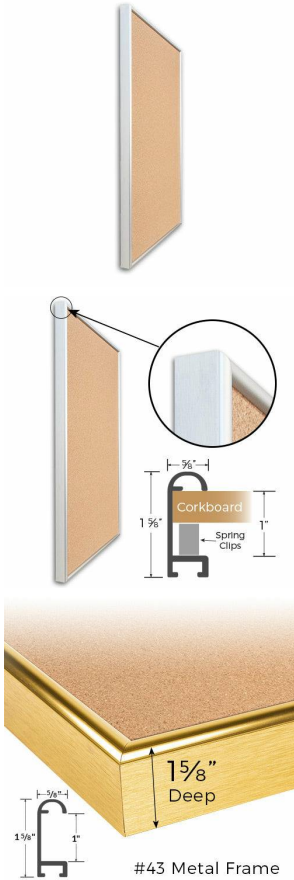

Access Cork Board, 15" x 20" DEEP STYLE Open Face Designer 43 Metal Framed Bulletin Board

FOR CURRENT PRICING, VISIT THE ID # LISTED ABOVE
FREE SHIPPING

Product Details

- Access Cork Board, DEEP Style
- Designer #43 Open Face Cork Board
- Metal Frame: Aluminum
- 15" x 20" Deep Style Cork Board Frame
- Overall Frame Depth: 1 5/8"
- Wall Mount Cork Bulletin Board
- Natural Tan Cork Board
- #43 frame Profile (5/8" Wide) borders the message display board
- Classic Deep Picture Frame Style with Rounded Profile Top
- 5 Popular Metal Frame Finishes: **Black, Silver, Gold, Dark Bronze and White**
- Portrait and Landscape Sizes
- 15"x20" is the Outside Frame Dimension
- Deep Frame Metal Profile: 5/8" Wide
- Use Push Pins, Map Pins or Tacks
- Pin Messages, Menus, Flyers, Photos, Other Info + Announcements
- Optional Fabric Cork Colors | Clear or Multi-Color Pushpins
- Hanging Hardware on the frame back for easy wall mount.
- **Open Face 15 x 20** Deep Style Access Cork Board, **for INDOOR use**
- **Call for Custom Corkboard Displays - Metal or Wood Framed**

Ordering Options

- Fabric Covering over Cork bulletin board (see 6 colors below)
- Hard Plastic Push Pins: Clear or Multi-Color pins (100 per box)

***CUSTOM SIZES AVAILABLE | CALL US**

Model	Cork Board (Overall Frame Size)	Viewable (Cork) Area	Orientation	Ships Via
OFCORKM43-1520-D	15" x 20"	13 3/4" x 18 3/4"	Portrait or Landscape	FedEx