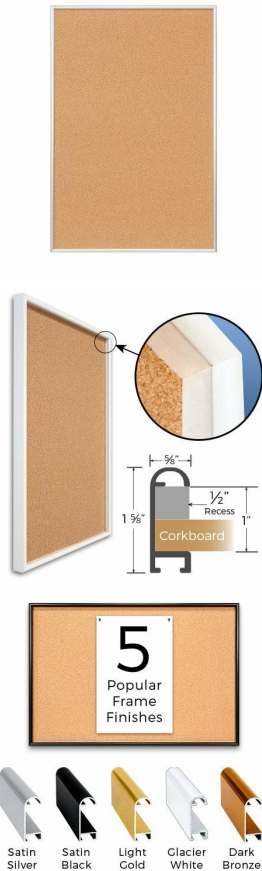

## Access Cork Board, 9"x12" Open Face Recessed Shadow Box Style Designer 43 Metal Framed Recessed Cork Bulletin Board

FOR CURRENT PRICING, VISIT THE ID # LISTED ABOVE  
FREE SHIPPING

### Product Details

- Access Cork Board, 9"x12" Cork Board
- Designer #43 Shadow Box Frame Style
- Recessed Shadow Box Display Frame
- Classic Round Top Picture Frame Profile Design
- Cork Board Recessed into Frame
- Open Face Aluminum Metal Frame
- Overall Frame Depth: 1 5/8"
- Wall Mount Cork Bulletin Board
- Natural Tan Cork Board
- #43 frame Profile (5/8" Wide) borders the cork display board
- Designer #43 Profile: 5/8" Wide
- 5 Popular Metal Frame Finishes
- Portrait and Landscape Sizes
- 9"x12" is the Outside Frame Dimension
- Use Push Pins, Map Pins or Tacks
- Pin Messages, Menus, Flyers, Photos, Other Info + Announcements
- Optional Fabric Cork Colors | Clear or Multi-Color Pushpins
- Hanging Hardware on the frame back for easy wall mount.
- 9 x 12 Access Cork Board, Recessed Shadowbox for INDOOR use
- Call for Custom Corkboard Displays - Metal or Wood Framed

### Ordering Options

- Fabric Covering over Cork bulletin board (see 6 colors below)
- Hard Plastic Push Pins: Clear or Multi-Color pins (100 per box)

**\*CUSTOM SIZES AVAILABLE | CALL US**

Model	Cork Board (Overall Frame Size)	Viewable Area	Orientation	Ships Via
OFCORKM43-912-S	9" x 12"	7 3/4" x 10 3/4"	Portrait or Landscape	FedEx