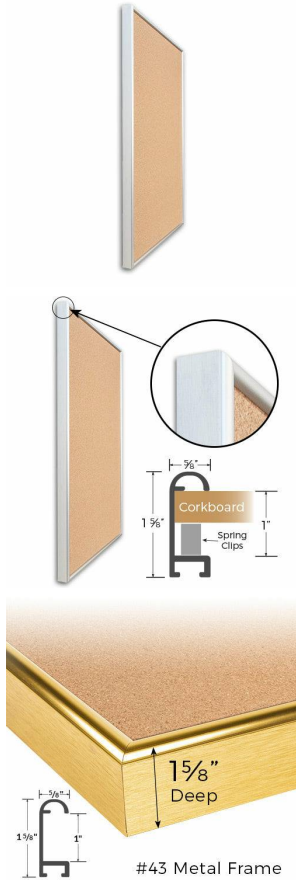

Product Sheet

Item ID # OFCORKM43-1422-D

Access Cork Board™, 14" x 22" DEEP STYLE Open Face Designer Profile 43 Metal Framed Bulletin Board

FOR CURRENT PRICING, VISIT THE ID # LISTED ABOVE
FREE SHIPPING

Product Details

- Access Cork Board™ DEEP Style Frame Profile
- Designer #43 Framed Open Face Cork Board
- 14" x 22" Deep Style Cork Board Frame
- Classic Aluminum Frame: Custom Picture Frame
- Overall Profile Frame Depth: 1 5/8"
- Wall Mount Cork Bulletin Board
- Natural Tan Cork Board
- #43 Frame Profile (5/8" Wide) borders the cork board
- Classic Deep Picture Frame Style with Rounded Profile Top
- 5 Popular Metal Frame Finishes: Black, Silver, Gold, Dark Bronze and White
- Portrait and Landscape Sizes
- 14" x 22" is the Outside Frame Dimension
- Use Push Pins, Map Pins or Tacks
- Pin Messages, Menus, Flyers, Photos, Other Info + Announcements
- **Optional** Fabric Cork Colors | Clear or Multi-Color Pushpins
- Hanging Hardware on the frame back for easy wall mounting
- Open Face 14 x 22 Deep Style Access Cork Board™ for INDOOR use
- Contact Us for Custom Corkboard Displays - Metal or Wood Framed

Ordering Options

- Fabric Covering over Cork bulletin board (see 6 colors below)
- Hard Plastic Push Pins: Clear or Multi-Color pins (100 per box)

***CUSTOM SIZES AVAILABLE | CALL US**

Model	Cork Board (Overall Frame Size)	Viewable (Cork) Area	Orientation	Ships Via
OFCORKM43-1422-D	14" x 22"	12 3/4" x 20 3/4"	Portrait or Landscape	FedEx