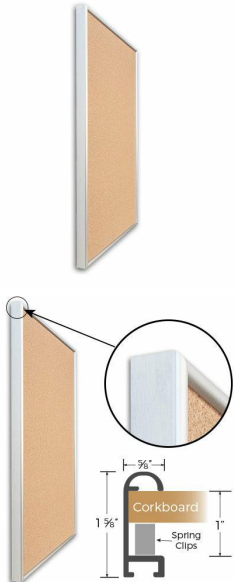

Product Sheet

Item ID # OFCORKM43-3648-D

Access Cork Board, 36" x 48" DEEP STYLE Open Face Designer 43 Metal Framed Bulletin Board

FOR CURRENT PRICING, VISIT THE ID # LISTED ABOVE
FREE SHIPPING

Product Details

- Access Cork Board, DEEP Style
- Designer #43 Open Face Cork Board
- Metal Frame: Aluminum
- 36" x 48" Deep Style Cork Board Frame
- Overall Frame Depth: 1 5/8"
- Wall Mount Cork Bulletin Board
- Natural Tan Cork Board
- #43 frame Profile (5/8" Wide) borders the message display board
- Classic Deep Picture Frame Style with Rounded Profile Top
- 5 Popular Metal Frame Finishes: **Black, Silver, Gold, Dark Bronze and White**
- Portrait and Landscape Sizes
- 36"x48" is the Outside Frame Dimension
- Deep Frame Metal Profile: 5/8" Wide
- Use Push Pins, Map Pins or Tacks
- Pin Messages, Menus, Flyers, Photos, Other Info + Announcements
- Optional Fabric Cork Colors | Clear or Multi-Color Pushpins
- Hanging Hardware on the frame back for easy wall mount.
- **Open Face 36 x 48** Deep Style Access Cork Board, **for INDOOR use**
- **Call for Custom Corkboard Displays - Metal or Wood Framed**

Ordering Options

- Fabric Covering over Cork bulletin board (see 6 colors below)
- Hard Plastic Push Pins: Clear or Multi-Color pins (100 per box)

***CUSTOM SIZES AVAILABLE | CALL US**

Model	Cork Board (Overall Frame Size)	Viewable (Cork) Area	Orientation	Ships Via
OFCORKM43-3648-D	36" x 48"	34 3/4" x 46 3/4"	Portrait or Landscape	FedEx