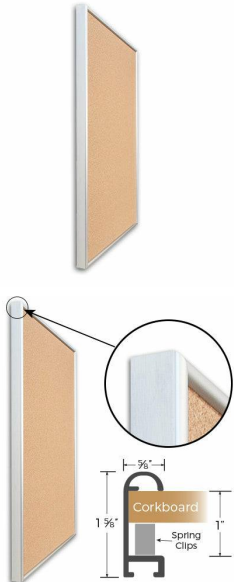

# Product Sheet

Item ID # OFCORKM43-2472-D

## Access Cork Board, 24" x 72" DEEP STYLE Open Face Designer 43 Metal Framed Bulletin Board

FOR CURRENT PRICING, VISIT THE ID # LISTED ABOVE  
FREE SHIPPING

### Product Details

- Access Cork Board, DEEP Style
- Designer #43 Open Face Cork Board
- Metal Frame: Aluminum
- 24" x 72" Deep Style Cork Board Frame
- Overall Frame Depth: 1 5/8"
- Wall Mount Cork Bulletin Board
- Natural Tan Cork Board
- #43 frame Profile (5/8" Wide) borders the message display board
- Classic Deep Picture Frame Style with Rounded Profile Top
- 5 Popular Metal Frame Finishes: **Black, Silver, Gold, Dark Bronze and White**
- Portrait and Landscape Sizes
- 24"x72" is the Outside Frame Dimension
- Deep Frame Metal Profile: 5/8" Wide
- Use Push Pins, Map Pins or Tacks
- Pin Messages, Menus, Flyers, Photos, Other Info + Announcements
- Optional Fabric Cork Colors | Clear or Multi-Color Pushpins
- Hanging Hardware on the frame back for easy wall mount.
- **Open Face 24 x 72** Deep Style Access Cork Board, **for INDOOR use**
- **Call for Custom Corkboard Displays - Metal or Wood Framed**

### Ordering Options

- Fabric Covering over Cork bulletin board (see 6 colors below)
- Hard Plastic Push Pins: Clear or Multi-Color pins (100 per box)

**\*CUSTOM SIZES AVAILABLE | CALL US**

Model	Cork Board (Overall Frame Size)	Viewable (Cork) Area	Orientation	Ships Via
OFCORKM43-2472-D	24" x 72"	22 3/4" x 70 3/4"	Portrait or Landscape	FedEx