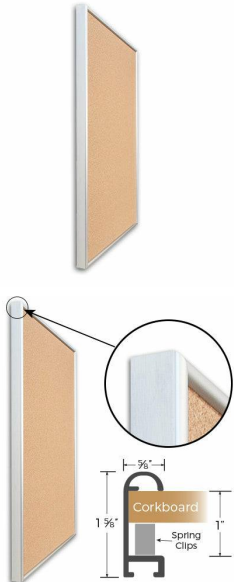

## Access Cork Board, 20" x 20" DEEP STYLE Open Face Designer 43 Metal Framed Bulletin Board

FOR CURRENT PRICING, VISIT THE ID # LISTED ABOVE  
FREE SHIPPING

### Product Details

- Access Cork Board, DEEP Style
- Designer #43 Open Face Cork Board
- Metal Frame: Aluminum
- 20" x 20" Deep Style Cork Board Frame
- Overall Frame Depth: 1 5/8"
- Wall Mount Cork Bulletin Board
- Natural Tan Cork Board
- #43 frame Profile (5/8" Wide) borders the message display board
- Classic Deep Picture Frame Style with Rounded Profile Top
- 5 Popular Metal Frame Finishes: Black, Silver, Gold, Dark Bronze and White
- 20"x20" is the Outside Frame Dimension
- Deep Frame Metal Profile: 5/8" Wide
- Use Push Pins, Map Pins or Tacks
- Pin Messages, Menus, Flyers, Photos, Other Info + Announcements
- Optional Fabric Cork Colors | Clear or Multi-Color Pushpins
- Hanging Hardware on the frame back for easy wall mount.
- Open Face 20 x 20 Deep Style Access Cork Board, for INDOOR use
- Call for Custom Corkboard Displays - Metal or Wood Framed

### Ordering Options

- Fabric Covering over Cork bulletin board (see 6 colors below)
- Hard Plastic Push Pins: Clear or Multi-Color pins (100 per box)

**\*CUSTOM SIZES AVAILABLE | CALL US**

Model	Cork Board (Overall Frame Size)	Viewable (Cork) Area	Orientation	Ships Via
OFCORKM43-2020-D	20" x 20"	18 3/4" x 18 3/4"	Square	FedEx