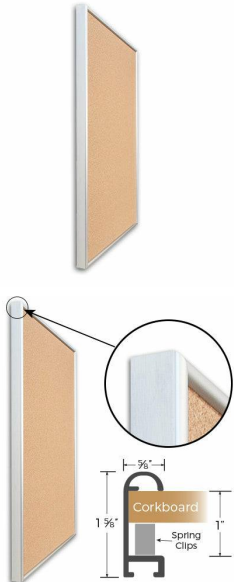

Product Sheet

Item ID # OFCORKM43-2020-D

Access Cork Board, 20" x 20" DEEP STYLE Open Face Designer 43 Metal Framed Bulletin Board

FOR CURRENT PRICING, VISIT THE ID # LISTED ABOVE
FREE SHIPPING

Product Details

- Access Cork Board, DEEP Style
- Designer #43 Open Face Cork Board
- Metal Frame: Aluminum
- 20" x 20" Deep Style Cork Board Frame
- Overall Frame Depth: 1 5/8"
- Wall Mount Cork Bulletin Board
- Natural Tan Cork Board
- #43 frame Profile (5/8" Wide) borders the message display board
- Classic Deep Picture Frame Style with Rounded Profile Top
- 5 Popular Metal Frame Finishes: Black, Silver, Gold, Dark Bronze and White
- 20"x20" is the Outside Frame Dimension
- Deep Frame Metal Profile: 5/8" Wide
- Use Push Pins, Map Pins or Tacks
- Pin Messages, Menus, Flyers, Photos, Other Info + Announcements
- Optional Fabric Cork Colors | Clear or Multi-Color Pushpins
- Hanging Hardware on the frame back for easy wall mount.
- Open Face 20 x 20 Deep Style Access Cork Board, for **INDOOR use**
- Call for Custom Corkboard Displays - Metal or Wood Framed

Ordering Options

- Fabric Covering over Cork bulletin board (see 6 colors below)
- Hard Plastic Push Pins: Clear or Multi-Color pins (100 per box)

***CUSTOM SIZES AVAILABLE | CALL US**

Model	Cork Board (Overall Frame Size)	Viewable (Cork) Area	Orientation	Ships Via
OFCORKM43-2020-D	20" x 20"	18 3/4" x 18 3/4"	Square	FedEx