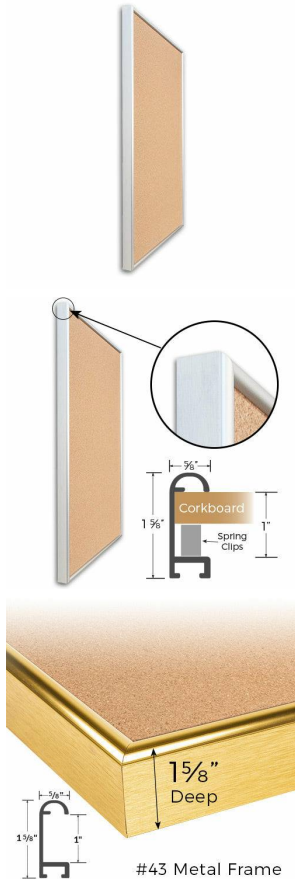

## Access Cork Board, 18" x 24" with Deep-Style, Open Face Designer Metal Framed Cork Bulletin Board in 5 Finishes

FOR CURRENT PRICING, VISIT THE ID # LISTED ABOVE  
FREE SHIPPING

### Product Details

- Access Cork Board™ Deep Style
- 18 x 24 Framed Corkboard
- Open Face Cork Bulletin Board
- Round Top Designer Aluminum Frame
- Overall Frame Depth: 1 5/8"
- Wall Mount Cork Bulletin Board
- 18"x24" is the Outside Frame Dimension
- Deep Frame Metal Frame Profile: 5/8" Wide
- Natural Tan Cork Board
- Use Push Pins, Map Pins or Tacks
- #43 Frame Profile (5/8" Wide) borders the message display board
- Classic Deep Picture Frame Style with Rounded Profile Top
- 5 Popular Metal Frame Finishes: Black, Silver, Gold, Dark Bronze and White
- Portrait and Landscape Sizes
- Pin Messages, Menus, Flyers, Photos, Other Info + Announcements
- **Optional:** Fabric Cork Colors | Clear or Multi-Color Pushpins
- Hanging Hardware on the Frame Back for Easy Wall Mount.
- Open Face 18 x 24 Deep Style Access Cork Board™ for **INDOOR use**
- **Free Shipping**
- Contact Us for Custom Framed Corkboards - Metal and Wood Framed

### Ordering Options

- Fabric Covering over Cork bulletin board (see 6 colors below)
- Hard Plastic Push Pins: Clear or Multi-Color pins (100 per box)

**\*CUSTOM SIZES AVAILABLE | CALL US**

Model	Cork Board (Overall Frame Size)	Viewable (Cork) Area	Orientation	Ships Via
OFCORKM43-1824-D	18" x 24"	16 3/4" x 22 3/4"	Portrait or Landscape	FedEx