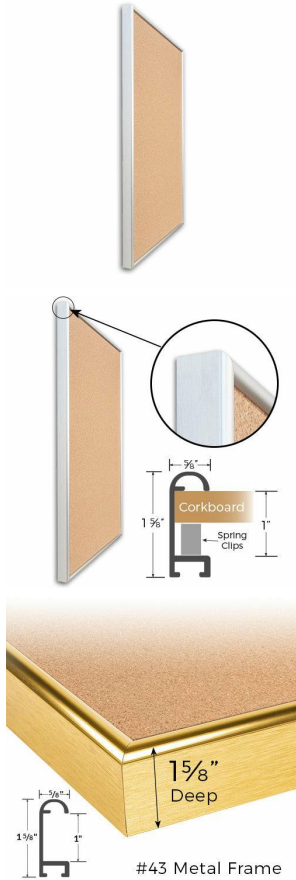

Access Cork Board, 18" x 24" DEEP STYLE Open Face Designer 43 Metal Framed Bulletin Board

FOR CURRENT PRICING, VISIT THE ID # LISTED ABOVE
FREE SHIPPING

Product Details

- Access Cork Board, DEEP Style
- Designer #43 Open Face Cork Board
- Metal Frame: Aluminum
- 18" x 24" Deep Style Cork Board Frame
- Overall Frame Depth: 1 5/8"
- Wall Mount Cork Bulletin Board
- Natural Tan Cork Board
- #43 frame Profile (5/8" Wide) borders the message display board
- Classic Deep Picture Frame Style with Rounded Profile Top
- 5 Popular Metal Frame Finishes: Black, Silver, Gold, Dark Bronze and White
- Portrait and Landscape Sizes
- 18"x24" is the Outside Frame Dimension
- Deep Frame Metal Profile: 5/8" Wide
- Use Push Pins, Map Pins or Tacks
- Pin Messages, Menus, Flyers, Photos, Other Info + Announcements
- Optional Fabric Cork Colors | Clear or Multi-Color Pushpins
- Hanging Hardware on the frame back for easy wall mount.
- Open Face 18 x 24 Deep Style Access Cork Board, for INDOOR use
- Call for Custom Corkboard Displays - Metal or Wood Framed

Ordering Options

- Fabric Covering over Cork bulletin board (see 6 colors below)
- Hard Plastic Push Pins: Clear or Multi-Color pins (100 per box)

***CUSTOM SIZES AVAILABLE | CALL US**

Model	Cork Board (Overall Frame Size)	Viewable (Cork) Area	Orientation	Ships Via
OFCORKM43-1824-D	18" x 24"	16 3/4" x 22 3/4"	Portrait or Landscape	FedEx