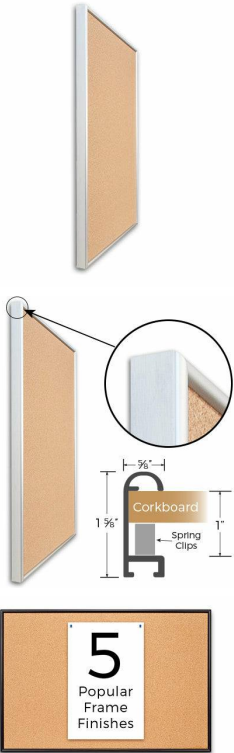

Access Cork Board, 7" x 11" DEEP STYLE Open Face Designer 43 Metal Framed Bulletin Board

FOR CURRENT PRICING, VISIT THE ID # LISTED ABOVE
FREE SHIPPING

Product Details

- Access Cork Board, DEEP Style
- Designer #43 Open Face Cork Board
- Metal Frame: Aluminum
- 7" x 11" Deep Style Cork Board Frame
- Overall Frame Depth: 1 5/8"
- Wall Mount Cork Bulletin Board
- Natural Tan Cork Board
- #43 frame Profile (5/8" Wide) borders the message display board
- Classic Deep Picture Frame Style with Rounded Profile Top
- 5 Popular Metal Frame Finishes: **Black, Silver, Gold, Dark Bronze and White**
- Portrait and Landscape Sizes
- 7"x11" is the Outside Frame Dimension
- Deep Frame Metal Profile: 5/8" Wide
- Use Push Pins, Map Pins or Tacks
- Pin Messages, Menus, Flyers, Photos, Other Info + Announcements
- Optional Fabric Cork Colors | Clear or Multi-Color Pushpins
- Hanging Hardware on the frame back for easy wall mount.
- **Open Face 7 x 11** Deep Style Access Cork Board, for **INDOOR use**
- Call for Custom Corkboard Displays - Metal or Wood Framed

Ordering Options

- Fabric Covering over Cork bulletin board (see 6 colors below)
- Hard Plastic Push Pins: Clear or Multi-Color pins (100 per box)

***CUSTOM SIZES AVAILABLE | CALL US**

Model	Cork Board (Overall Frame Size)	Viewable (Cork) Area	Orientation	Ships Via
OFCORKM43-711-D	7" x 11"	5 3/4" x 9 3/4"	Portrait or Landscape	FedEx