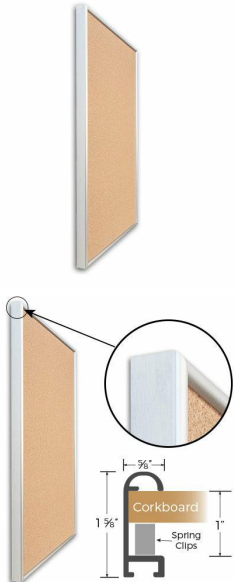

Product Sheet

Item ID # OFCORKM43-2030-D

Access Cork Board, 20" x 30" DEEP STYLE Open Face Designer 43 Metal Framed Bulletin Board

FOR CURRENT PRICING, VISIT THE ID # LISTED ABOVE
FREE SHIPPING

Product Details

- Access Cork Board, DEEP Style
- Designer #43 Open Face Cork Board
- Metal Frame: Aluminum
- 20" x 30" Deep Style Cork Board Frame
- Overall Frame Depth: 1 5/8"
- Wall Mount Cork Bulletin Board
- Natural Tan Cork Board
- #43 frame Profile (5/8" Wide) borders the message display board
- Classic Deep Picture Frame Style with Rounded Profile Top
- 5 Popular Metal Frame Finishes: **Black, Silver, Gold, Dark Bronze and White**
- Portrait and Landscape Sizes
- 20"x30" is the Outside Frame Dimension
- Deep Frame Metal Profile: 5/8" Wide
- Use Push Pins, Map Pins or Tacks
- Pin Messages, Menus, Flyers, Photos, Other Info + Announcements
- Optional Fabric Cork Colors | Clear or Multi-Color Pushpins
- Hanging Hardware on the frame back for easy wall mount.
- **Open Face 20 x 30** Deep Style Access Cork Board, **for INDOOR use**
- **Call for Custom Corkboard Displays - Metal or Wood Framed**

Ordering Options

- Fabric Covering over Cork bulletin board (see 6 colors below)
- Hard Plastic Push Pins: Clear or Multi-Color pins (100 per box)

***CUSTOM SIZES AVAILABLE | CALL US**

Model	Cork Board (Overall Frame Size)	Viewable (Cork) Area	Orientation	Ships Via
OFCORKM43-2030-D	20" x 30"	18 3/4" x 28 3/4"	Portrait or Landscape	FedEx