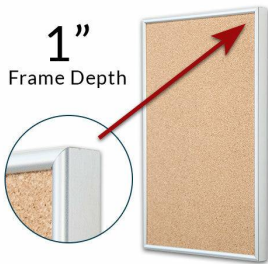

Access Cork Board™, 16" x 20" Open Face Classic Metal Framed Cork Bulletin Board

FOR CURRENT PRICING, VISIT THE ID # LISTED ABOVE
FREE SHIPPING

50+ Sizes
Custom Sizes Also Available

Product Details

- Access Cork Board™, 16" x 20" Open Face Classic Metal Framed Cork Board
- Open Face Metal Framed Cork Board
- Wall Mount Cork Bulletin Board
- Natural Tan Cork Board
- #15 frame Profile (3/8" Wide) borders the message display board
- Classic Picture Frame Style with Rounded Profile Top
- Metal Frame Profile: 3/8" Wide
- Aluminum Frame
- 7 Popular Metal Frame Finishes
- Portrait and Landscape Sizes
- 16"x20" is the Outside Frame Dimension
- Overall Frame Depth: 1"
- Applications: Announcement Board, Message Board, Notice Board
- Use Push Pins, Map Pins or Tacks
- Pin Messages, Menus, Flyers, Photos, Other Info + Announcements
- Optional Fabric Cork Colors | Clear or Multi-Color Pushpins
- Hanging Hardware on the frame back for easy wall or ceiling mount.
- 16 x 20 Access Cork Board™, Open Face Display **for INDOOR use**
- Call for Custom Corkboard Displays - Metal or Wood Framed

Ordering Options

- Fabric Covering over Cork bulletin board (see 6 colors below)
- Hard Plastic Push Pins: Clear or Multi-Color pins (100 per box)

***CUSTOM SIZES AVAILABLE | CALL US**

Model	Cork Board (Overall Frame Size)	Viewable Area	Orientation	Ships Via
OFCORKM-1620	16" x 20"	15 1/4" x 19 1/4"	Portrait or Landscape	FedEx