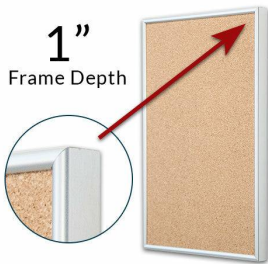

## Access Cork Board™, 16" x 20" Open Face Classic Metal Framed Cork Bulletin Board

FOR CURRENT PRICING, VISIT THE ID # LISTED ABOVE  
FREE SHIPPING

50+ Sizes  
Custom Sizes Also Available

### Product Details

- Access Cork Board™, 16" x 20" Open Face Classic Metal Framed Cork Board
- Open Face Metal Framed Cork Board
- Wall Mount Cork Bulletin Board
- Natural Tan Cork Board
- #15 frame Profile (3/8" Wide) borders the message display board
- Classic Picture Frame Style with Rounded Profile Top
- Metal Frame Profile: 3/8" Wide
- Aluminum Frame
- 7 Popular Metal Frame Finishes
- Portrait and Landscape Sizes
- 16"x20" is the Outside Frame Dimension
- Overall Frame Depth: 1"
- Applications: Announcement Board, Message Board, Notice Board
- Use Push Pins, Map Pins or Tacks
- Pin Messages, Menus, Flyers, Photos, Other Info + Announcements
- Optional Fabric Cork Colors | Clear or Multi-Color Pushpins
- Hanging Hardware on the frame back for easy wall or ceiling mount.
- 16 x 20 Access Cork Board™, Open Face Display **for INDOOR use**
- Call for Custom Corkboard Displays - Metal or Wood Framed

### Ordering Options

- Fabric Covering over Cork bulletin board (see 6 colors below)
- Hard Plastic Push Pins: Clear or Multi-Color pins (100 per box)

**\*CUSTOM SIZES AVAILABLE | CALL US**

Model	Cork Board (Overall Frame Size)	Viewable Area	Orientation	Ships Via
OFCORKM-1620	16" x 20"	15 1/4" x 19 1/4"	Portrait or Landscape	FedEx