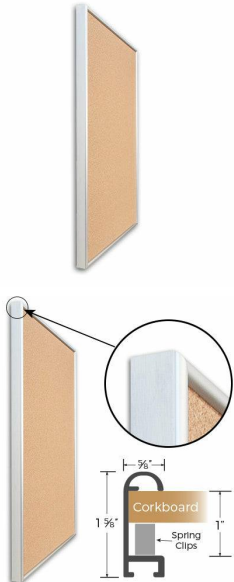

# Product Sheet

Item ID # OFCORKM43-2436-D

## Access Cork Board, 24" x 36" DEEP STYLE Open Face Designer 43 Metal Framed Bulletin Board

FOR CURRENT PRICING, VISIT THE ID # LISTED ABOVE  
FREE SHIPPING

### Product Details

- Access Cork Board, DEEP Style
- Designer #43 Open Face Cork Board
- Metal Frame: Aluminum
- 24" x 36" Deep Style Cork Board Frame
- Overall Frame Depth: 1 5/8"
- Wall Mount Cork Bulletin Board
- Natural Tan Cork Board
- #43 frame Profile (5/8" Wide) borders the message display board
- Classic Deep Picture Frame Style with Rounded Profile Top
- 5 Popular Metal Frame Finishes: **Black, Silver, Gold, Dark Bronze and White**
- Portrait and Landscape Sizes
- 24"x36" is the Outside Frame Dimension
- Deep Frame Metal Profile: 5/8" Wide
- Use Push Pins, Map Pins or Tacks
- Pin Messages, Menus, Flyers, Photos, Other Info + Announcements
- Optional Fabric Cork Colors | Clear or Multi-Color Pushpins
- Hanging Hardware on the frame back for easy wall mount.
- **Open Face 24 x 36** Deep Style Access Cork Board, **for INDOOR use**
- **Call for Custom Corkboard Displays - Metal or Wood Framed**

### Ordering Options

- Fabric Covering over Cork bulletin board (see 6 colors below)
- Hard Plastic Push Pins: Clear or Multi-Color pins (100 per box)

**\*CUSTOM SIZES AVAILABLE | CALL US**

Model	Cork Board (Overall Frame Size)	Viewable (Cork) Area	Orientation	Ships Via
OFCORKM43-2436-D	24" x 36"	22 3/4" x 34 3/4"	Portrait or Landscape	FedEx