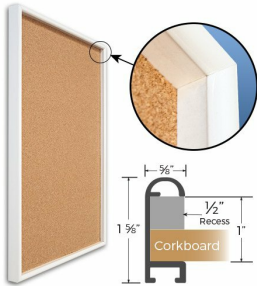

Access Cork Board, 30"x30" Open Face Shadow Box Style Designer 43 Metal Framed Recessed Cork Bulletin Board

FOR CURRENT PRICING, VISIT THE ID # LISTED ABOVE
FREE SHIPPING

Product Details

- Access Cork Board, 30" x 30" Cork Board
- Designer #43 Shadow Box Frame Style
- Recessed Shadow Box Display Frame
- Classic Round Top Picture Frame Profile Design
- Cork Board Recessed into Frame
- Open Face Aluminum Metal Frame
- Overall Frame Depth: 1 5/8"
- Wall Mount Cork Bulletin Board
- Natural Tan Cork Board
- #43 frame Profile (5/8" Wide) borders the cork display board
- Designer #43 Profile: 5/8" Wide
- 5 Popular Metal Frame Finishes
- 30"x30" is the Outside Frame Dimension
- Use Push Pins, Map Pins or Tacks
- Pin Messages, Menus, Flyers, Photos, Other Info + Announcements
- Optional Fabric Cork Colors | Clear or Multi-Color Pushpins
- Hanging Hardware on the frame back for easy wall mount.
- 30 x 30 Access Cork Board, Recessed Shadowbox **for INDOOR use**
- Call for Custom Corkboard Displays - Metal or Wood Framed

Ordering Options

- Fabric Covering over Cork bulletin board (see 6 colors below)
- Hard Plastic Push Pins: Clear or Multi-Color pins (100 per box)

***CUSTOM SIZES AVAILABLE | CALL US**

Model	Cork Board (Overall Frame Size)	Viewable Area	Orientation	Ships Via
OFCORKM43-3030-S	30" x 30"	28 3/4" x 28 3/4"	Square	FedEx