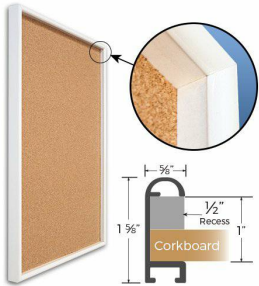

Access Cork Board, 30"x30" Open Face Shadow Box Style Designer 43 Metal Framed Recessed Cork Bulletin Board

FOR CURRENT PRICING, VISIT THE ID # LISTED ABOVE
FREE SHIPPING

Product Details

- Access Cork Board, 30" x 30" Cork Board
- Designer #43 Shadow Box Frame Style
- Recessed Shadow Box Display Frame
- Classic Round Top Picture Frame Profile Design
- Cork Board Recessed into Frame
- Open Face Aluminum Metal Frame
- Overall Frame Depth: 1 5/8"
- Wall Mount Cork Bulletin Board
- Natural Tan Cork Board
- #43 frame Profile (5/8" Wide) borders the cork display board
- Designer #43 Profile: 5/8" Wide
- 5 Popular Metal Frame Finishes
- 30"x30" is the Outside Frame Dimension
- Use Push Pins, Map Pins or Tacks
- Pin Messages, Menus, Flyers, Photos, Other Info + Announcements
- Optional Fabric Cork Colors | Clear or Multi-Color Pushpins
- Hanging Hardware on the frame back for easy wall mount.
- 30 x 30 Access Cork Board, Recessed Shadowbox **for INDOOR use**
- Call for Custom Corkboard Displays - Metal or Wood Framed

Ordering Options

- Fabric Covering over Cork bulletin board (see 6 colors below)
- Hard Plastic Push Pins: Clear or Multi-Color pins (100 per box)

***CUSTOM SIZES AVAILABLE | CALL US**

Model	Cork Board (Overall Frame Size)	Viewable Area	Orientation	Ships Via
OFCORKM43-3030-S	30" x 30"	28 3/4" x 28 3/4"	Square	FedEx