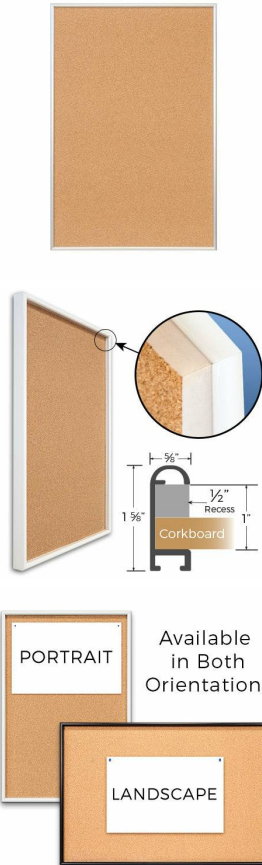

Access Cork Board, 11"x17" Open Face Recessed Shadow Box Style Designer 43 Metal Framed Recessed Cork Bulletin Board

FOR CURRENT PRICING, VISIT THE ID # LISTED ABOVE
FREE SHIPPING

Product Details

- Access Cork Board, 11" x 17" Cork Board
- Designer #43 Shadow Box Frame Style
- Recessed Shadow Box Display Frame
- Classic Round Top Picture Frame Profile Design
- Cork Board Recessed into Frame
- Open Face Aluminum Metal Frame
- Overall Frame Depth: 1 5/8"
- Wall Mount Cork Bulletin Board
- Natural Tan Cork Board
- #43 frame Profile (5/8" Wide) borders the cork display board
- Designer #43 Profile: 5/8" Wide
- 5 Popular Metal Frame Finishes
- Portrait and Landscape Sizes
- 11"x17" is the Outside Frame Dimension
- Use Push Pins, Map Pins or Tacks
- Pin Messages, Menus, Flyers, Photos, Other Info + Announcements
- Optional Fabric Cork Colors | Clear or Multi-Color Pushpins
- Hanging Hardware on the frame back for easy wall mount.
- 11 x 17 Access Cork Board, Recessed Shadowbox for INDOOR use
- Call for Custom Corkboard Displays - Metal or Wood Framed

Ordering Options

- Fabric Covering over Cork bulletin board (see 6 colors below)
- Hard Plastic Push Pins: Clear or Multi-Color pins (100 per box)

***CUSTOM SIZES AVAILABLE | CALL US**

Model	Cork Board (Overall Frame Size)	Viewable Area	Orientation	Ships Via
OFCORKM43-1117-S	11" x 17"	9 3/4" x 15 3/4"	Portrait or Landscape	FedEx