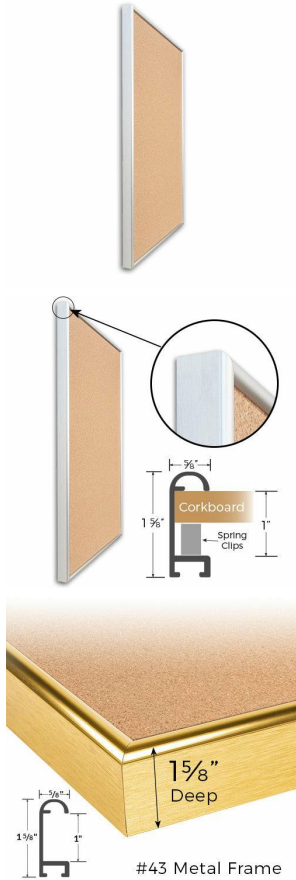

## Access Cork Board, 14" x 20" DEEP STYLE Open Face Designer 43 Metal Framed Bulletin Board

FOR CURRENT PRICING, VISIT THE ID # LISTED ABOVE  
FREE SHIPPING

### Product Details

- Access Cork Board, DEEP Style
- Designer #43 Open Face Cork Board
- Metal Frame: Aluminum
- 14" x 20" Deep Style Cork Board Frame
- Overall Frame Depth: 1 5/8"
- Wall Mount Cork Bulletin Board
- Natural Tan Cork Board
- #43 frame Profile (5/8" Wide) borders the message display board
- Classic Deep Picture Frame Style with Rounded Profile Top
- 5 Popular Metal Frame Finishes: **Black, Silver, Gold, Dark Bronze and White**
- Portrait and Landscape Sizes
- 14"x20" is the Outside Frame Dimension
- Deep Frame Metal Profile: 5/8" Wide
- Use Push Pins, Map Pins or Tacks
- Pin Messages, Menus, Flyers, Photos, Other Info + Announcements
- Optional Fabric Cork Colors | Clear or Multi-Color Pushpins
- Hanging Hardware on the frame back for easy wall mount.
- **Open Face 14 x 20** Deep Style Access Cork Board, **for INDOOR use**
- **Call for Custom Corkboard Displays - Metal or Wood Framed**

### Ordering Options

- Fabric Covering over Cork bulletin board (see 6 colors below)
- Hard Plastic Push Pins: Clear or Multi-Color pins (100 per box)

**\*CUSTOM SIZES AVAILABLE | CALL US**

Model	Cork Board (Overall Frame Size)	Viewable (Cork) Area	Orientation	Ships Via
OFCORKM43-1420-D	14" x 20"	12 3/4" x 18 3/4"	Portrait or Landscape	FedEx