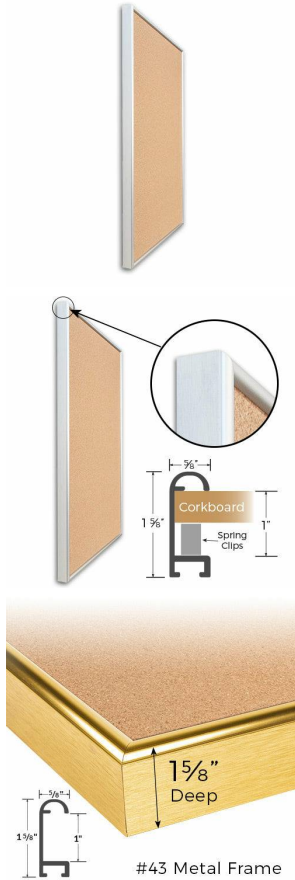

Access Cork Board, 14" x 20" DEEP STYLE Open Face Designer 43 Metal Framed Bulletin Board

FOR CURRENT PRICING, VISIT THE ID # LISTED ABOVE
FREE SHIPPING

Product Details

- Access Cork Board, DEEP Style
- Designer #43 Open Face Cork Board
- Metal Frame: Aluminum
- 14" x 20" Deep Style Cork Board Frame
- Overall Frame Depth: 1 5/8"
- Wall Mount Cork Bulletin Board
- Natural Tan Cork Board
- #43 frame Profile (5/8" Wide) borders the message display board
- Classic Deep Picture Frame Style with Rounded Profile Top
- 5 Popular Metal Frame Finishes: **Black, Silver, Gold, Dark Bronze and White**
- Portrait and Landscape Sizes
- 14"x20" is the Outside Frame Dimension
- Deep Frame Metal Profile: 5/8" Wide
- Use Push Pins, Map Pins or Tacks
- Pin Messages, Menus, Flyers, Photos, Other Info + Announcements
- Optional Fabric Cork Colors | Clear or Multi-Color Pushpins
- Hanging Hardware on the frame back for easy wall mount.
- **Open Face 14 x 20** Deep Style Access Cork Board, **for INDOOR use**
- **Call for Custom Corkboard Displays - Metal or Wood Framed**

Ordering Options

- Fabric Covering over Cork bulletin board (see 6 colors below)
- Hard Plastic Push Pins: Clear or Multi-Color pins (100 per box)

***CUSTOM SIZES AVAILABLE | CALL US**

#43 Metal Frame

Model	Cork Board (Overall Frame Size)	Viewable (Cork) Area	Orientation	Ships Via
OFCORKM43-1420-D	14" x 20"	12 3/4" x 18 3/4"	Portrait or Landscape	FedEx