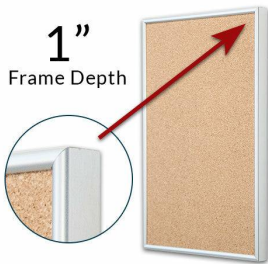

## Access Cork Board™, 18" x 24" Open Face Classic Metal Framed Cork Bulletin Board

FOR CURRENT PRICING, VISIT THE ID # LISTED ABOVE  
FREE SHIPPING

50+ Sizes  
Custom Sizes Also Available

### Product Details

- Access Cork Board™, 18" x 24" Cork Board
- Open Face Metal Framed Cork Board
- Wall Mount Cork Bulletin Board
- Natural Tan Cork Board
- #15 frame Profile (3/8" Wide) borders the message display board
- Classic Picture Frame Style with Rounded Profile Top
- Metal Frame Profile: 3/8" Wide
- Aluminum Frame
- 7 Popular Metal Frame Finishes
- Portrait and Landscape Sizes
- 18"x24" is the Outside Frame Dimension
- Overall Frame Depth: 1"
- Applications: Announcement Board, Message Board, Notice Board
- Use Push Pins, Map Pins or Tacks
- Pin Messages, Menus, Flyers, Photos, Other Info + Announcements
- Optional Fabric Cork Colors | Clear or Multi-Color Pushpins
- Hanging Hardware on the frame back for easy wall or ceiling mount.
- 18 x 24 Access Cork Board™, Open Face Display **for INDOOR use**
- Call for Custom Corkboard Displays - Metal or Wood Framed

### Ordering Options

- Fabric Covering over Cork bulletin board (see 6 colors below)
- Hard Plastic Push Pins: Clear or Multi-Color pins (100 per box)

**\*CUSTOM SIZES AVAILABLE | CALL US**

Model	Cork Board (Overall Frame Size)	Viewable Area	Orientation	Ships Via
OFCORKM-1824	18" x 24"	17 1/4" x 23 1/4"	Portrait or Landscape	FedEx