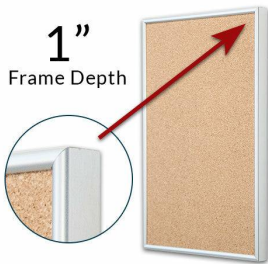

Access Cork Board™, 18" x 24" Open Face Classic Metal Framed Cork Bulletin Board

FOR CURRENT PRICING, VISIT THE ID # LISTED ABOVE
FREE SHIPPING

50+ Sizes
Custom Sizes Also Available

Product Details

- Access Cork Board™, 18" x 24" Cork Board
- Open Face Metal Framed Cork Board
- Wall Mount Cork Bulletin Board
- Natural Tan Cork Board
- #15 frame Profile (3/8" Wide) borders the message display board
- Classic Picture Frame Style with Rounded Profile Top
- Metal Frame Profile: 3/8" Wide
- Aluminum Frame
- 7 Popular Metal Frame Finishes
- Portrait and Landscape Sizes
- 18"x24" is the Outside Frame Dimension
- Overall Frame Depth: 1"
- Applications: Announcement Board, Message Board, Notice Board
- Use Push Pins, Map Pins or Tacks
- Pin Messages, Menus, Flyers, Photos, Other Info + Announcements
- Optional Fabric Cork Colors | Clear or Multi-Color Pushpins
- Hanging Hardware on the frame back for easy wall or ceiling mount.
- 18 x 24 Access Cork Board™, Open Face Display **for INDOOR use**
- Call for Custom Corkboard Displays - Metal or Wood Framed

Ordering Options

- Fabric Covering over Cork bulletin board (see 6 colors below)
- Hard Plastic Push Pins: Clear or Multi-Color pins (100 per box)

***CUSTOM SIZES AVAILABLE | CALL US**

Model	Cork Board (Overall Frame Size)	Viewable Area	Orientation	Ships Via
OFCORKM-1824	18" x 24"	17 1/4" x 23 1/4"	Portrait or Landscape	FedEx