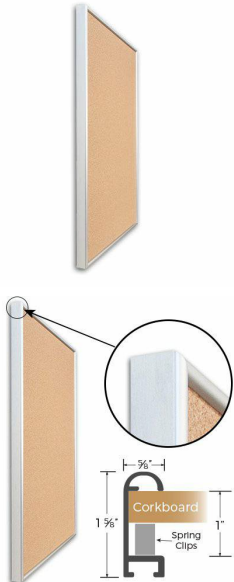

# Product Sheet

Item ID # OFCORKM43-4848-D

## Access Cork Board, 48" x 48" DEEP STYLE Open Face Designer 43 Metal Framed Bulletin Board

FOR CURRENT PRICING, VISIT THE ID # LISTED ABOVE  
FREE SHIPPING

### Product Details

- Access Cork Board, DEEP Style
- Designer #43 Open Face Cork Board
- Metal Frame: Aluminum
- 48" x 48" Deep Style Cork Board Frame
- Overall Frame Depth: 1 5/8"
- Wall Mount Cork Bulletin Board
- Natural Tan Cork Board
- #43 frame Profile (5/8" Wide) borders the message display board
- Classic Deep Picture Frame Style with Rounded Profile Top
- 5 Popular Metal Frame Finishes: Black, Silver, Gold, Dark Bronze and White
- 48"x48" is the Outside Frame Dimension
- Deep Frame Metal Profile: 5/8" Wide
- Use Push Pins, Map Pins or Tacks
- Pin Messages, Menus, Flyers, Photos, Other Info + Announcements
- Optional Fabric Cork Colors | Clear or Multi-Color Pushpins
- Hanging Hardware on the frame back for easy wall mount.
- Open Face 48 x 48 Deep Style Access Cork Board, for INDOOR use
- Call for Custom Corkboard Displays - Metal or Wood Framed

### Ordering Options

- Fabric Covering over Cork bulletin board (see 6 colors below)
- Hard Plastic Push Pins: Clear or Multi-Color pins (100 per box)

**\*CUSTOM SIZES AVAILABLE | CALL US**

Model	Cork Board (Overall Frame Size)	Viewable (Cork) Area	Orientation	Ships Via
OFCORKM43-4848-D	48" x 48"	46 3/4" x 46 3/4"	Square	FedEx