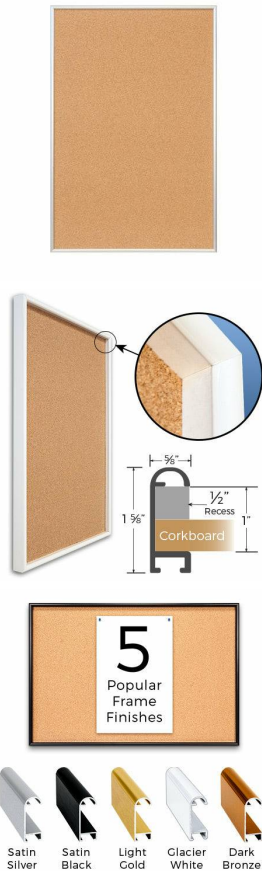

Access Cork Board, 30"x72" Open Face Recessed Shadow Box Style Designer 43 Metal Framed Recessed Cork Bulletin Board

FOR CURRENT PRICING, VISIT THE ID # LISTED ABOVE
FREE SHIPPING

Product Details

- Access Cork Board, 30" x 72" Cork Board
- Designer #43 Shadow Box Frame Style
- Recessed Shadow Box Display Frame
- Classic Round Top Picture Frame Profile Design
- Cork Board Recessed into Frame
- Open Face Aluminum Metal Frame
- Overall Frame Depth: 1 5/8"
- Wall Mount Cork Bulletin Board
- Natural Tan Cork Board
- #43 frame Profile (5/8" Wide) borders the cork display board
- Designer #43 Profile: 5/8" Wide
- 5 Popular Metal Frame Finishes
- Portrait and Landscape Sizes
- 30"x72" is the Outside Frame Dimension
- Use Push Pins, Map Pins or Tacks
- Pin Messages, Menus, Flyers, Photos, Other Info + Announcements
- Optional Fabric Cork Colors | Clear or Multi-Color Pushpins
- Hanging Hardware on the frame back for easy wall mount.
- 30 x 72 Access Cork Board, Recessed Shadowbox for INDOOR use
- Call for Custom Corkboard Displays - Metal or Wood Framed

Ordering Options

- Fabric Covering over Cork bulletin board (see 6 colors below)
- Hard Plastic Push Pins: Clear or Multi-Color pins (100 per box)

***CUSTOM SIZES AVAILABLE | CALL US**

Model	Cork Board (Overall Frame Size)	Viewable Area	Orientation	Ships Via
OFCORKM43-3072-S	30" x 72"	28 3/4" x 70 3/4"	Portrait or Landscape	FedEx